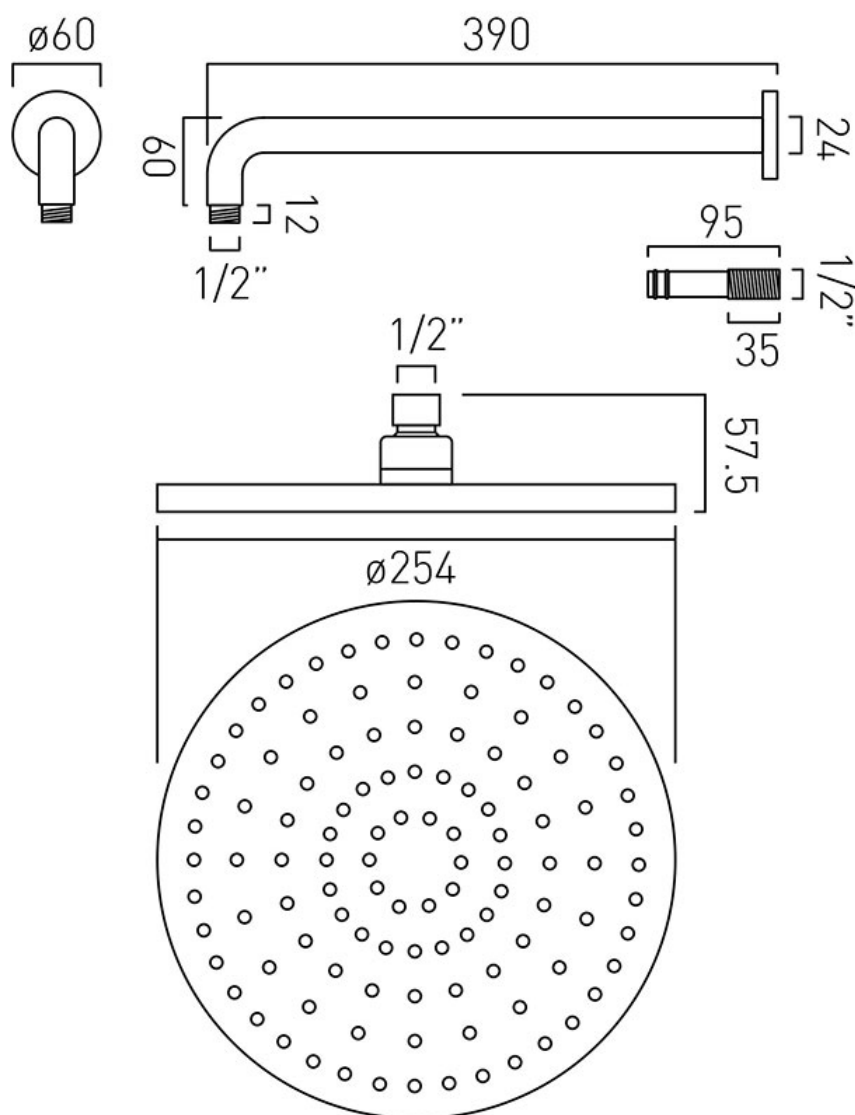

TECHNICAL DRAWING

COLLECTION:

PRODUCT CODE: WG-SATURN2/SA-C/P

tel: 01934 744466
email: sales@vado.com
www.vado.com

where inspiration flows
taps | showering | accessories