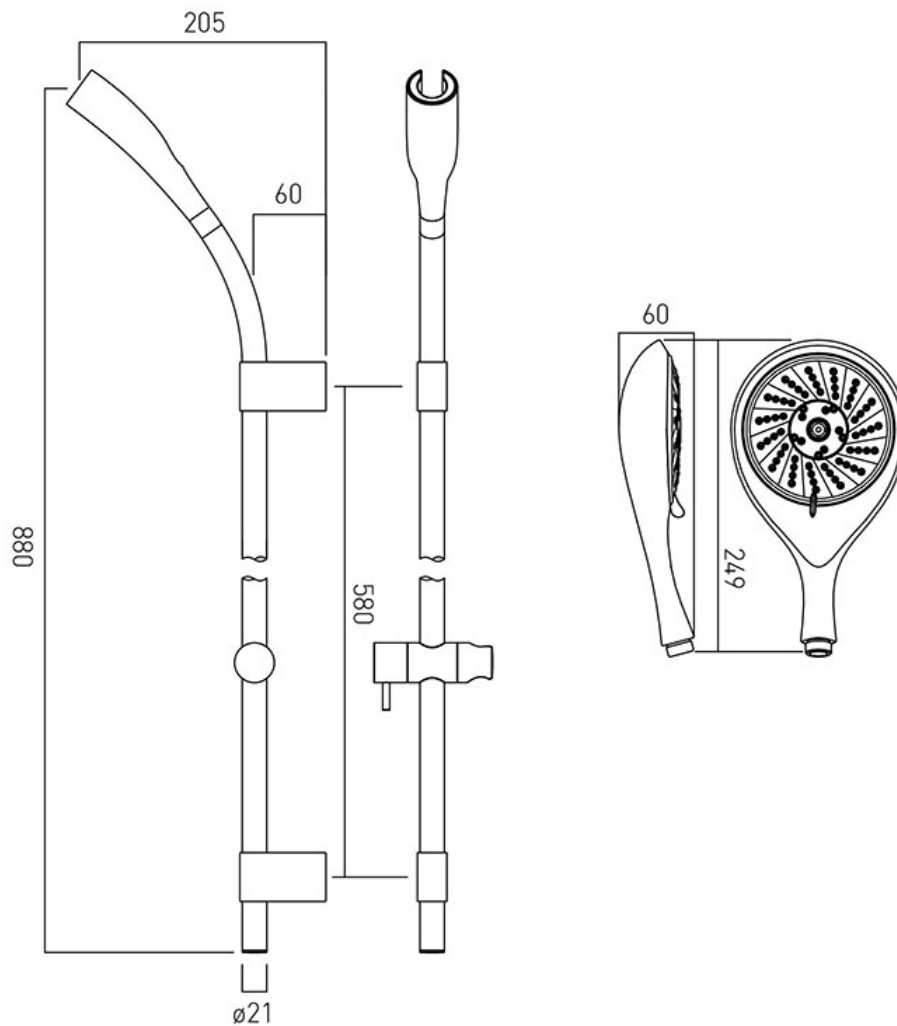

# SPECIFICATION SHEET

**COLLECTION:**

**PRODUCT CODE:** WG-MERCURYKIT-C/P

**DESCRIPTION:**

multi function shower kit  
with 580mm slide rail  
with integral overhead handset mount  
with anti-twist shower hose  
without outlet elbow  
minimum operating pressure 1.0 bar MP

**FINISH:**

Chrome

**FLOW REGULATOR:**

FR-SHOWER/9-C/P

**MINIMUM OPERATING PRESSURE:**

1.0 bar MP

tel: 01934 744466  
email: sales@vado.com  
www.vado.com

**where inspiration flows**  
taps | showering | accessories

# TECHNICAL DRAWING

COLLECTION:

PRODUCT CODE: WG-MERCURYKIT-C/P

tel: 01934 744466  
email: sales@vado.com  
www.vado.com

**where inspiration flows**  
taps | showering | accessories