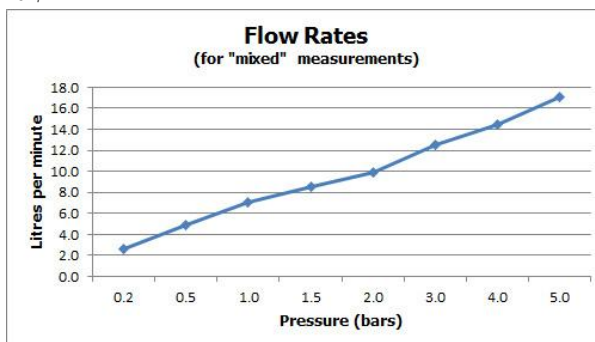

FLOW RATE AT 3.0 BAR FLOW PRESSURE:

13 l/min

tel: 01934 744466
email: sales@vado.com
www.vado.com

where inspiration flows
taps | showering | accessories