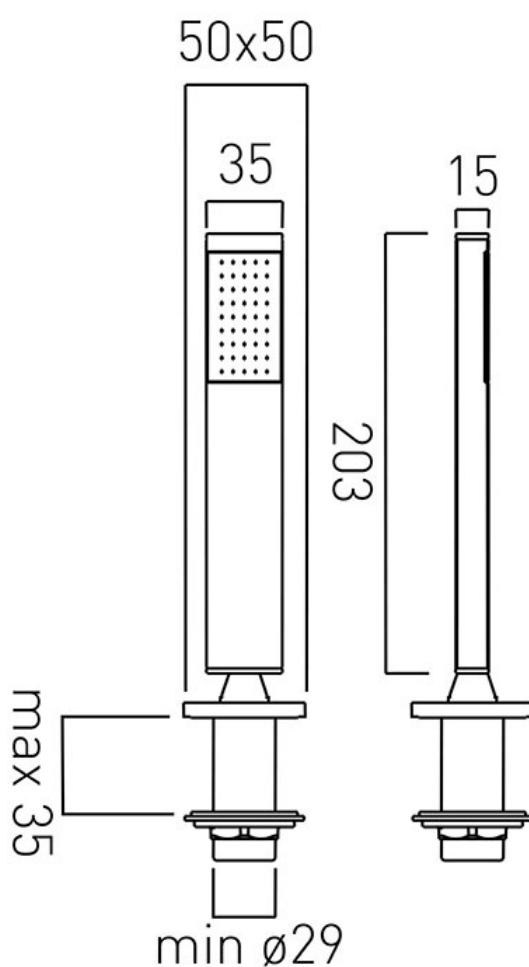

SPECIFICATION SHEET

COLLECTION: NOTION

PRODUCT CODE: NOT-DECKKIT-C/P

DESCRIPTION:

Notion
single function shower handset
deck mounted
with hose and handset
deck mount drill hole diameter 30mm
minimum operating pressure 1.0 bar MP

to change any deck mounted handset to sit at a 45° angle order product WG-ELBOW/45-C/P see page 274 for full details

FINISH:

Chrome

FLOW REGULATOR:

FR-SHOWER/9-C/P

MINIMUM OPERATING PRESSURE:

1.0 bar MP

FLOW RATE AT 3.0 BAR FLOW PRESSURE:

13 l/min

tel: 01934 744466
email: sales@vado.com
www.vado.com

where inspiration flows
taps | showering | accessories

TECHNICAL DRAWING

COLLECTION: NOTION

PRODUCT CODE: NOT-DECKKIT-C/P

tel: 01934 744466
email: sales@vado.com
www.vado.com