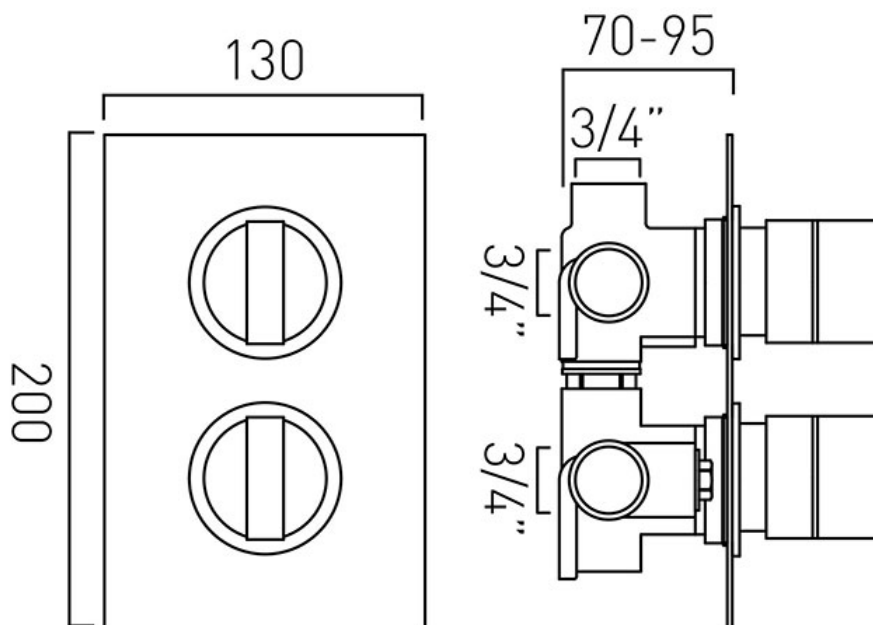

## FLOW RATE AT 3.0 BAR FLOW PRESSURE:

30 l/min

tel: 01934 744466  
email: sales@vado.com  
www.vado.com

**where inspiration flows**  
taps | showering | accessories

# TECHNICAL DRAWING

**COLLECTION:** NOTION

**PRODUCT CODE:** NOT-148D/3-C/P

tel: 01934 744466  
email: [sales@vado.com](mailto:sales@vado.com)  
[www.vado.com](http://www.vado.com)

**where inspiration flows**  
taps | showering | accessories