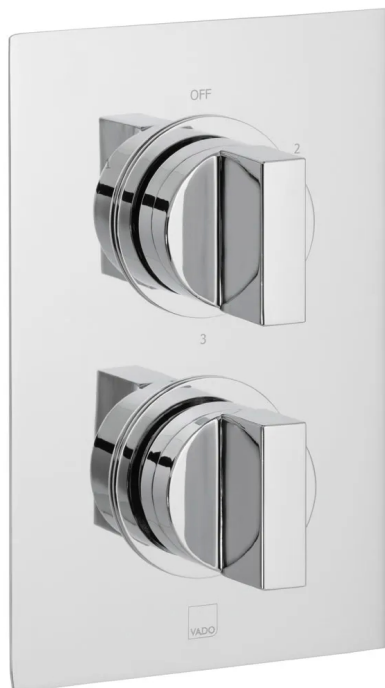

# SPECIFICATION SHEET

**COLLECTION:** NOTION

**PRODUCT CODE:** NOT-148D/3-C/P

## DESCRIPTION:

DX Notion  
concealed 3 outlet, 2 handle thermostatic shower valve with integrated diverter  
wall mounted  
with rectangular backplate  
thermostatic cartridge V-001C-PLA  
diverter cartridge FL-804-33X/3X  
2 x 3/4" female inlets  
3 x 3/4" female outlets  
includes 3/4" - 1/2" adaptors  
inc. bleed valve for system flush on installation  
min-max wall mount 70-95mm  
optimum installation depth 82mm  
minimum operating pressure 0.2 bar LP (shower)  
minimum operating pressure 1.0 bar MP (bath)

## FINISH:

Chrome

## FLOW REGULATOR:

N