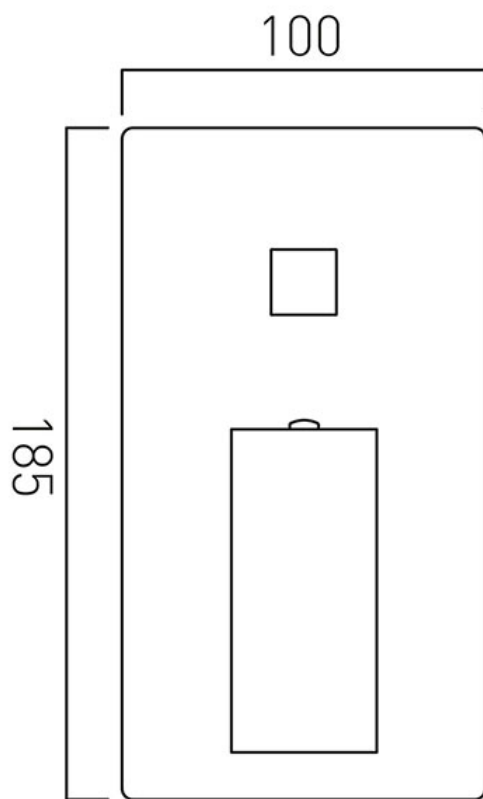

# SPECIFICATION SHEET

**COLLECTION:** NOTION

**PRODUCT CODE:** NOT-147A-C/P

**DESCRIPTION:**

Notion  
concealed 2 outlet shower valve with diverter  
single lever  
wall mounted  
with rectangular backplate  
ceramic cartridge CAR-K35A  
2 x 1/2" female inlets  
2 x 1/2" female outlets  
min-max wall mount 50-70mm  
minimum operating pressure  
0.2 bar LP (shower) 1.5 bar MP (bath)

**FINISH:**

Chrome

**FLOW REGULATOR:**

N

**MINIMUM OPERATING PRESSURE:**

0.2 bar LP (shower) 1.5 bar MP (bath)

tel: 01934 744466  
email: [sales@vado.com](mailto:sales@vado.com)  
[www.vado.com](http://www.vado.com)

# TECHNICAL DRAWING

**COLLECTION:** NOTION

**PRODUCT CODE:** NOT-147A-C/P

tel: 01934 744466  
email: [sales@vado.com](mailto:sales@vado.com)  
[www.vado.com](http://www.vado.com)

**where inspiration flows**  
taps | showering | accessories