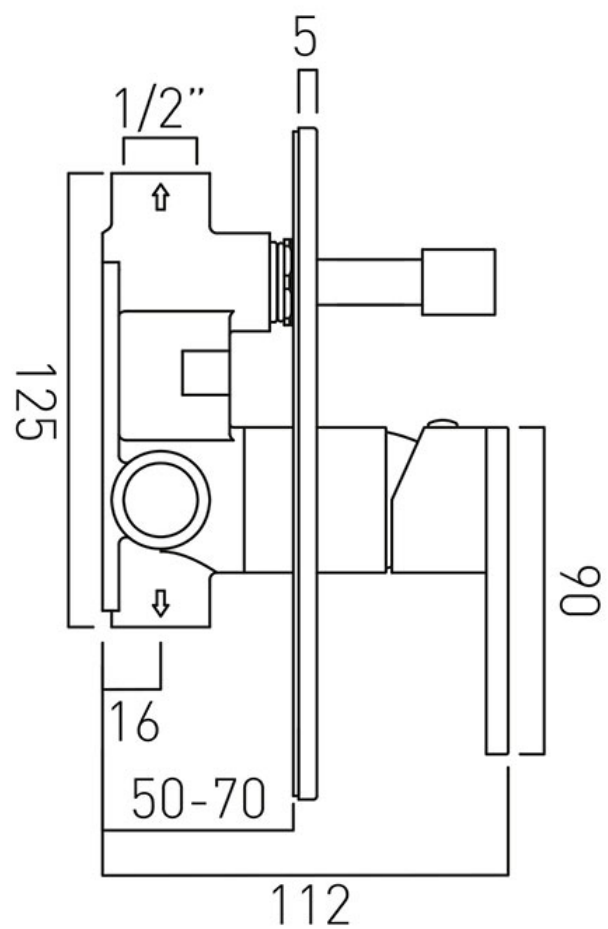

# SPECIFICATION SHEET

**COLLECTION:** NOTION

**PRODUCT CODE:** NOT-147A-C/P

**DESCRIPTION:**

Notion  
concealed 2 outlet shower valve with diverter  
single lever  
wall mounted  
with rectangular backplate  
ceramic cartridge CAR-K35A  
2 x 1/2" female inlets  
2 x 1/2" female outlets  
min-max wall mount 50-70mm  
minimum operating pressure  
0.2 bar LP (shower) 1.5 bar MP (bath)

**FINISH:**

Chrome

**FLOW REGULATOR:**

N

**MINIMUM OPERATING PRESSURE:**

0.2 bar LP (shower) 1.5 bar MP (bath)

tel: 01934 744466  
email: [sales@vado.com](mailto:sales@vado.com)  
[www.vado.com](http://www.vado.com)

# TECHNICAL DRAWING

**COLLECTION:** NOTION

**PRODUCT CODE:** NOT-147A-C/P

tel: 01934 744466  
email: [sales@vado.com](mailto:sales@vado.com)  
[www.vado.com](http://www.vado.com)

**where inspiration flows**  
taps | showering | accessories