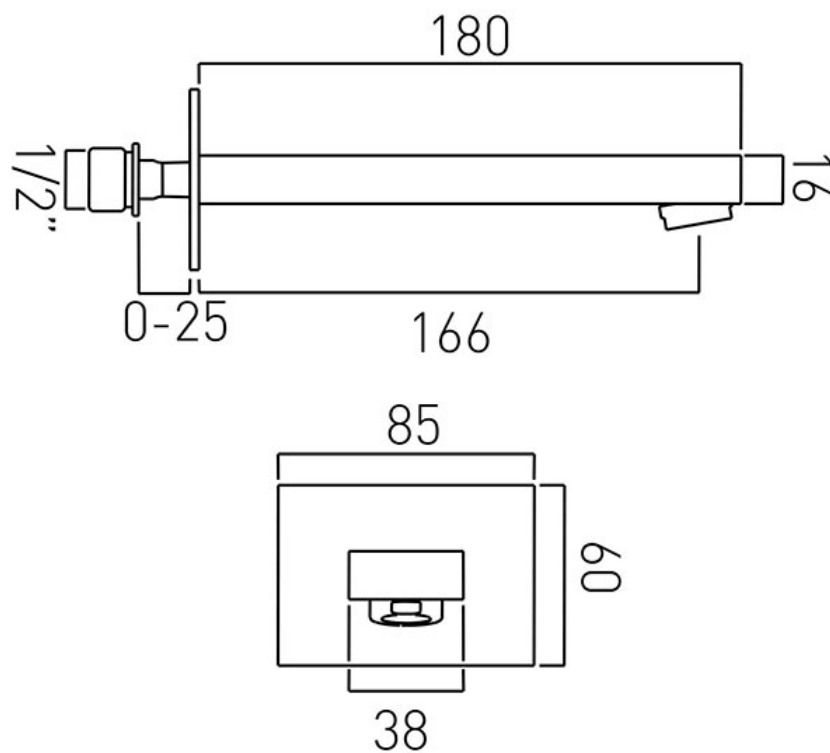

# SPECIFICATION SHEET

**COLLECTION:** NOTION

**PRODUCT CODE:** NOT-140A-CP

**DESCRIPTION:**

bath spout  
wall mounted  
1/2" inlet  
min-max wall mount 0-25mm  
minimum operating pressure 0.2 bar LP

**FINISH:**

Chrome

**FLOW REGULATOR:**

N

**MINIMUM OPERATING PRESSURE:**

0.2 bar LP

**FLOW RATE AT 3.0 BAR FLOW PRESSURE:**

18 l/min

tel: 01934 744466  
email: sales@vado.com  
www.vado.com

# TECHNICAL DRAWING

**COLLECTION:** NOTION

**PRODUCT CODE:** NOT-140A-CP

tel: 01934 744466  
email: [sales@vado.com](mailto:sales@vado.com)  
[www.vado.com](http://www.vado.com)

**where inspiration flows**  
taps | showering | accessories