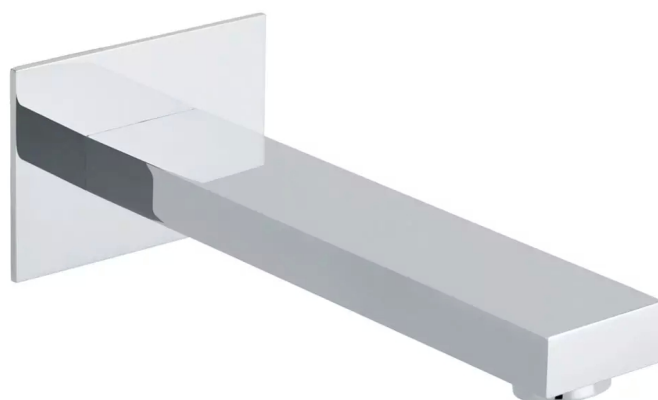

# SPECIFICATION SHEET

**COLLECTION:** NOTION

**PRODUCT CODE:** NOT-140A-CP

**DESCRIPTION:**

bath spout  
wall mounted  
1/2" inlet  
min-max wall mount 0-25mm  
minimum operating pressure 0.2 bar LP

**FINISH:**