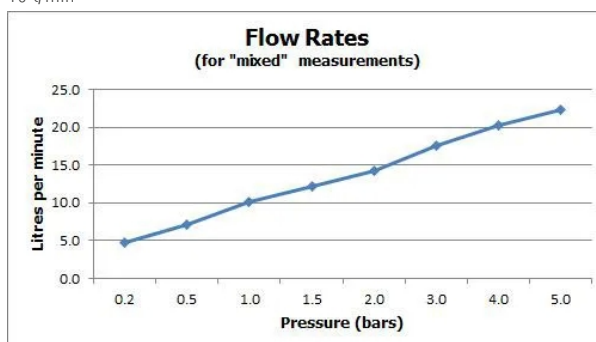

# SPECIFICATION SHEET

**COLLECTION:** NOTION

**PRODUCT CODE:** NOT-140A-CP

**DESCRIPTION:**

bath spout  
wall mounted  
1/2" inlet  
min-max wall mount 0-25mm  
minimum operating pressure 0.2 bar LP

**FINISH:**

Chrome

**FLOW REGULATOR:**

N

**MINIMUM OPERATING PRESSURE:**

0.2 bar LP

**FLOW RATE AT 3.0 BAR FLOW PRESSURE:**

18 l/min

tel: 01934 744466  
email: sales@vado.com  
www.vado.com