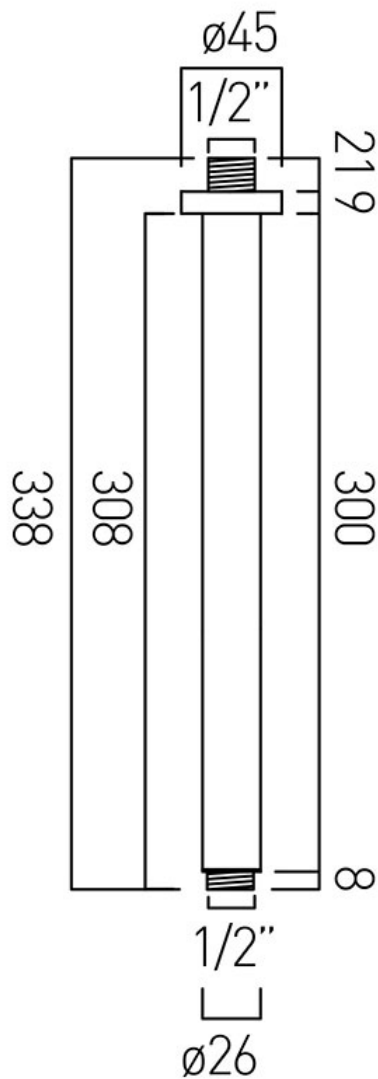

# TECHNICAL DRAWING

COLLECTION:

PRODUCT CODE: MIX-CMA/300-C/P

tel: 01934 744466  
email: sales@vado.com  
www.vado.com

**where inspiration flows**  
taps | showering | accessories