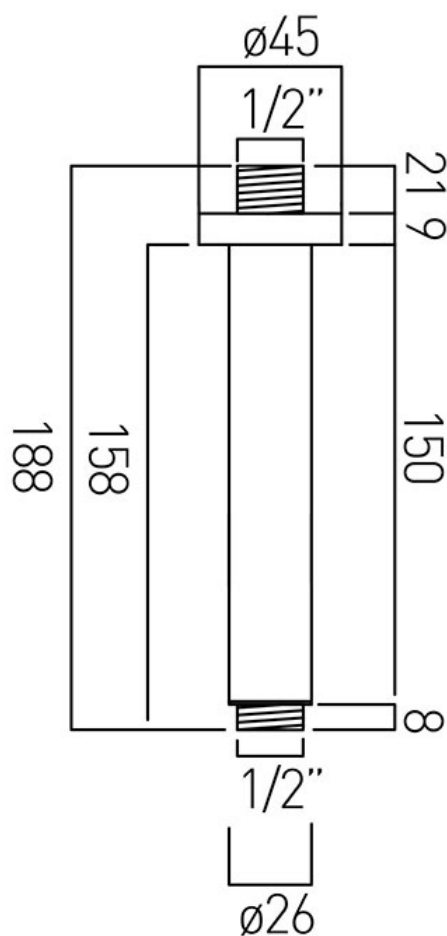

TECHNICAL DRAWING

COLLECTION:

PRODUCT CODE: MIX-CMA/150-C/P

tel: 01934 744466
email: sales@vado.com
www.vado.com

where inspiration flows
taps | showering | accessories