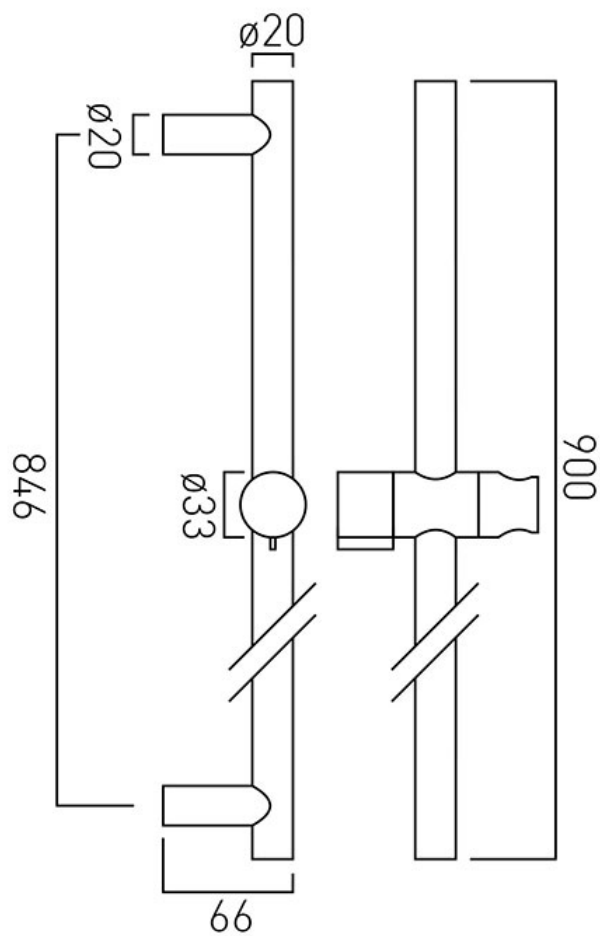

SPECIFICATION SHEET

COLLECTION: ELEMENTS

PRODUCT CODE: ELE-SR/900-C/P

DESCRIPTION:

Elements
contemporary slide rail
with twist control
805mm slide rail
900mm overall rail length

FINISH:

Chrome

tel: 01934 744466
email: sales@vado.com
www.vado.com

where inspiration flows
taps | showering | accessories

TECHNICAL DRAWING

COLLECTION: ELEMENTS

PRODUCT CODE: ELE-SR/900-C/P

tel: 01934 744466
email: sales@vado.com
www.vado.com

where inspiration flows
taps | showering | accessories