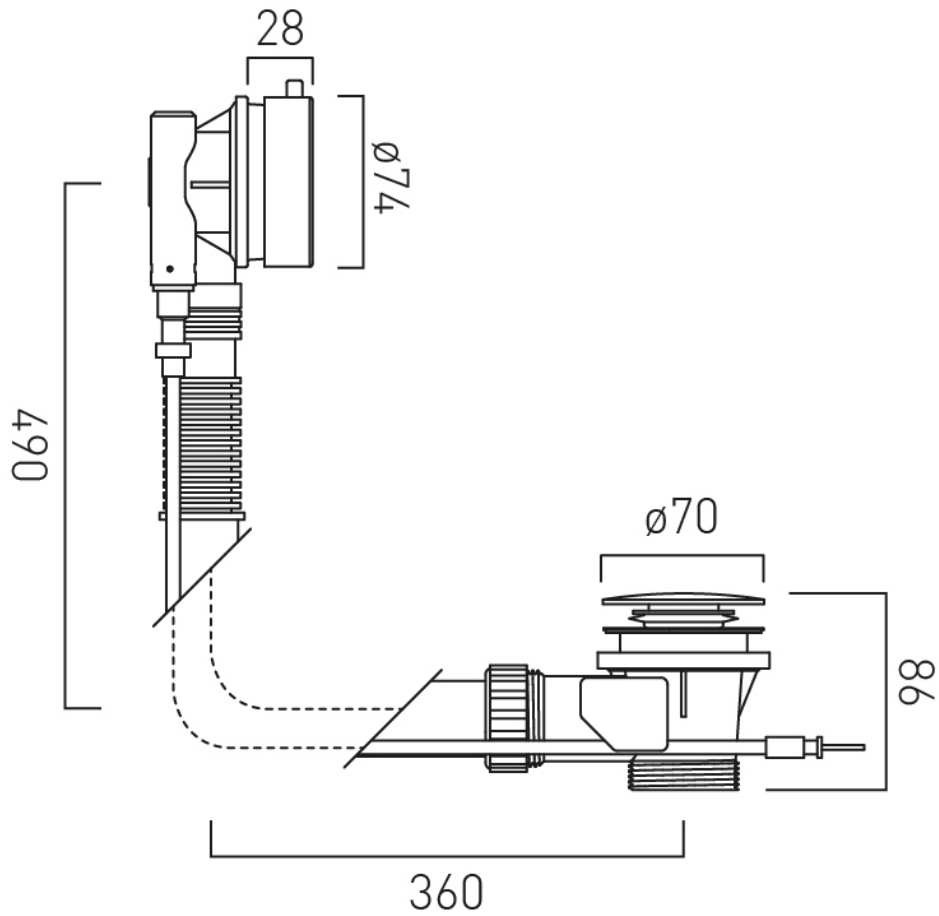

# SPECIFICATION SHEET

**COLLECTION:** OTHER

**PRODUCT CODE:** WG-71552A-CP

**DESCRIPTION:**

pop-up bath waste and overflow  
1.1/2" x 10mm threaded outlet connection  
min-max overflow bath thickness 1mm-11mm

# TECHNICAL DRAWING

COLLECTION: OTHER

PRODUCT CODE: WG-71552A-CP

tel: 01934 744466  
email: sales@vado.com  
www.vado.com

**where inspiration flows**  
taps | showering | accessories