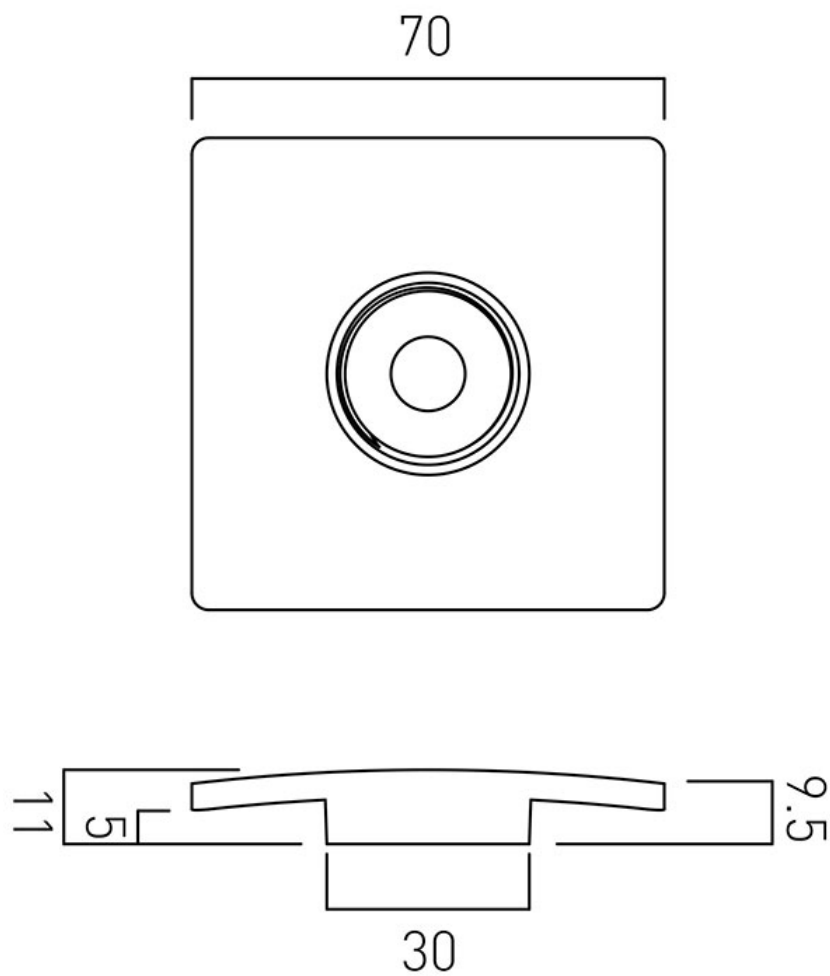


SPECIFICATION SHEET

COLLECTION:

PRODUCT CODE: WG-395-CAP/SQ-C/P

DESCRIPTION:

square
basin waste cover
to suit WG-395-C/P

FINISH:

Chrome

tel: 01934 744466
email: sales@vado.com
www.vado.com

where inspiration flows
taps | showering | accessories

TECHNICAL DRAWING

COLLECTION:

PRODUCT CODE: WG-395-CAP/SQ-C/P

tel: 01934 744466
email: sales@vado.com
www.vado.com

where inspiration flows
taps | showering | accessories