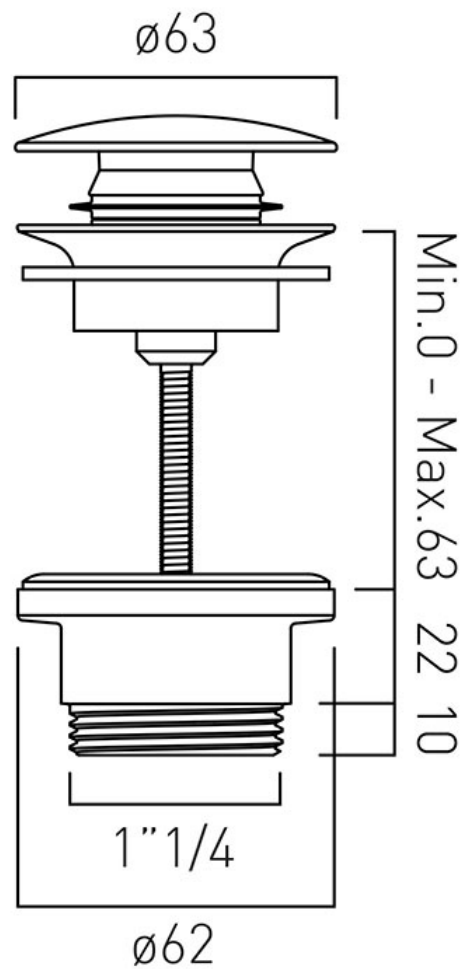


SPECIFICATION SHEET

COLLECTION: WASTES

PRODUCT CODE: WG-395-C/P

DESCRIPTION:

universal basin waste
easily converts into a slotted or unslotted waste
clac-clac or free-flow

FINISH:

Chrome

tel: 01934 744466
email: sales@vado.com
www.vado.com

where inspiration flows
taps | showering | accessories

TECHNICAL DRAWING

COLLECTION: WASTES

PRODUCT CODE: WG-395-C/P

tel: 01934 744466
email: sales@vado.com
www.vado.com

where inspiration flows
taps | showering | accessories