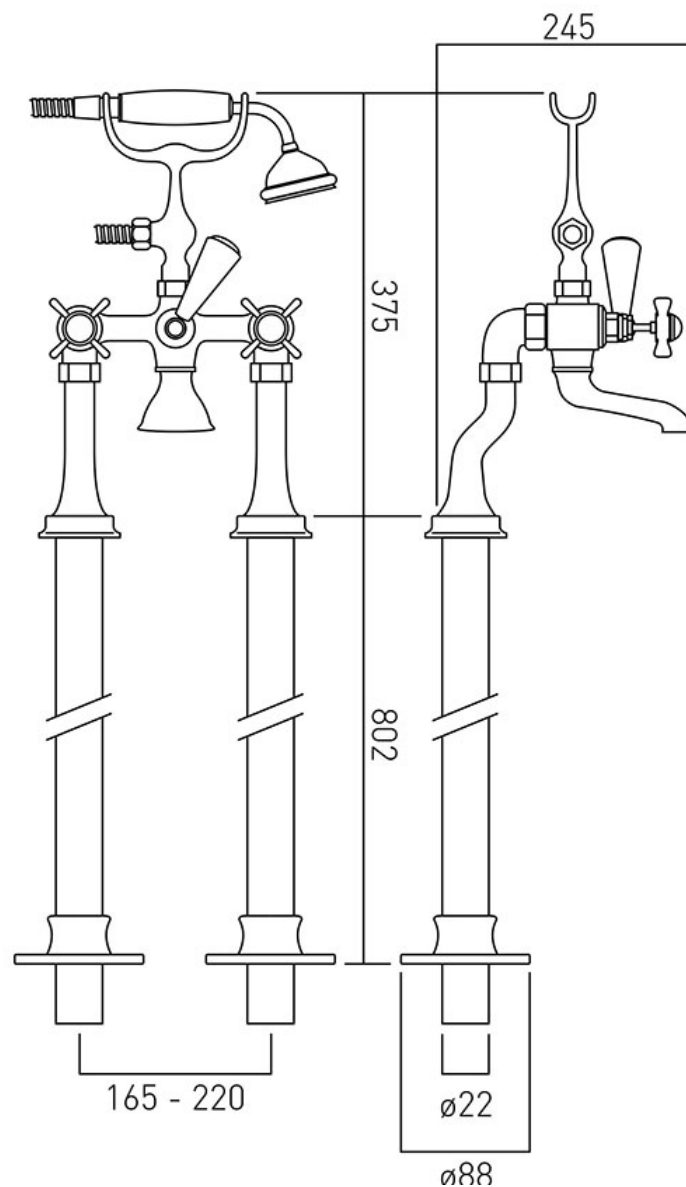

TECHNICAL DRAWING

COLLECTION: WENTWORTH

PRODUCT CODE: WEN-133+K-C/P

tel: 01934 744466
email: sales@vado.com
www.vado.com

where inspiration flows
taps | showering | accessories