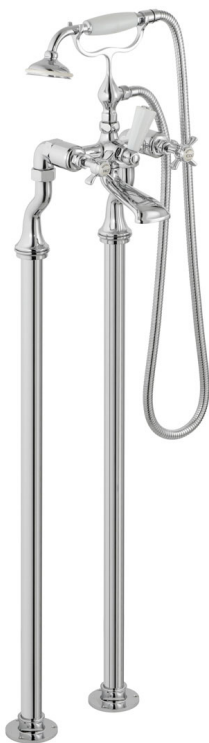

# SPECIFICATION SHEET

**COLLECTION:** WENTWORTH

**PRODUCT CODE:** WEN-133+K-C/P

**DESCRIPTION:**

bath shower mixer  
floor mounted  
with shower kit  
cartridge WEN-VALVE-3/4-C/P  
3/4" x 50mm threaded connections (on legs)  
chrome  
minimum operating pressure 0.2 bar LP

**FINISH:**

Chrome

**FLOW REGULATOR:**

FR-SHOWER/9-C/P

**MINIMUM OPERATING PRESSURE:**

0.2 bar LP

**FLOW RATE AT 3.0 BAR FLOW PRESSURE:**

Bath: 34, Shower: 21 l/min

# TECHNICAL DRAWING

**COLLECTION:** WENTWORTH

**PRODUCT CODE:** WEN-133+K-C/P

tel: 01934 744466  
email: sales@vado.com  
www.vado.com

**where inspiration flows**  
taps | showering | accessories