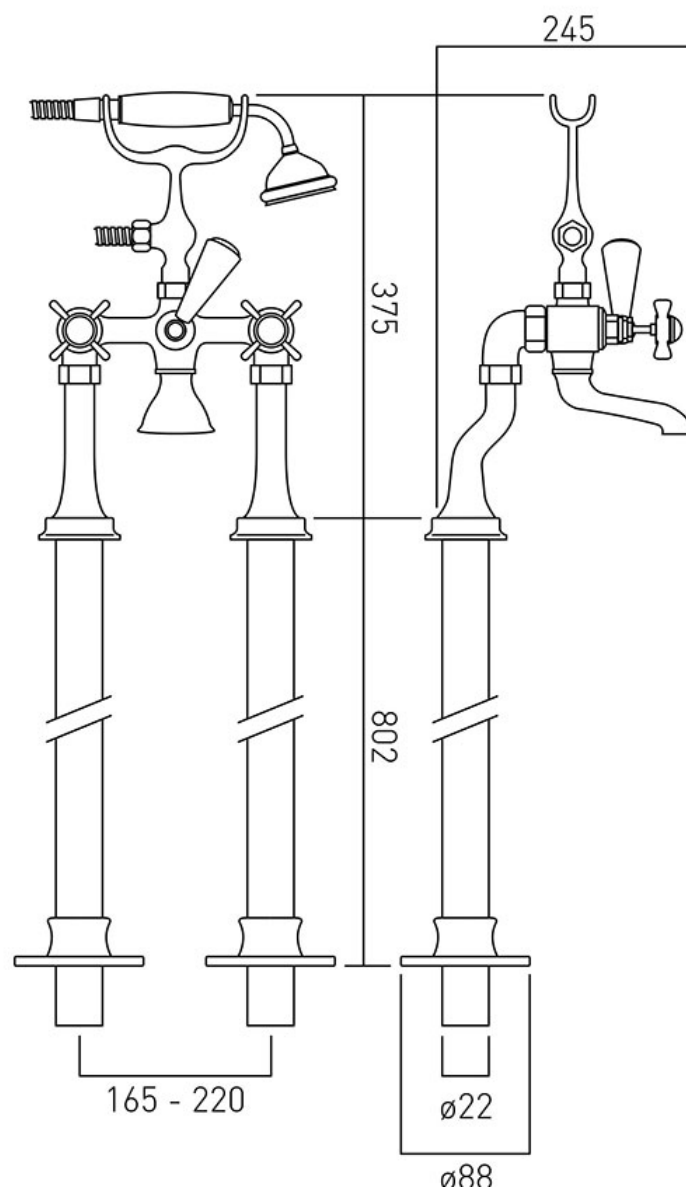

# SPECIFICATION SHEET

**COLLECTION:** WENTWORTH

**PRODUCT CODE:** WEN-133+K-C/P

**DESCRIPTION:**

bath shower mixer  
floor mounted  
with shower kit  
cartridge WEN-VALVE-3/4-C/P  
3/4" x 50mm threaded connections (on legs)  
chrome  
minimum operating pressure 0.2 bar LP

**FINISH:**

Chrome

**FLOW REGULATOR:**

FR-SHOWER/9-C/P

**MINIMUM OPERATING PRESSURE:**

0.2 bar LP

**FLOW RATE AT 3.0 BAR FLOW PRESSURE:**

Bath: 34, Shower: 21 l/min

# TECHNICAL DRAWING

**COLLECTION:** WENTWORTH

**PRODUCT CODE:** WEN-133+K-C/P

tel: 01934 744466  
email: sales@vado.com  
www.vado.com

**where inspiration flows**  
taps | showering | accessories