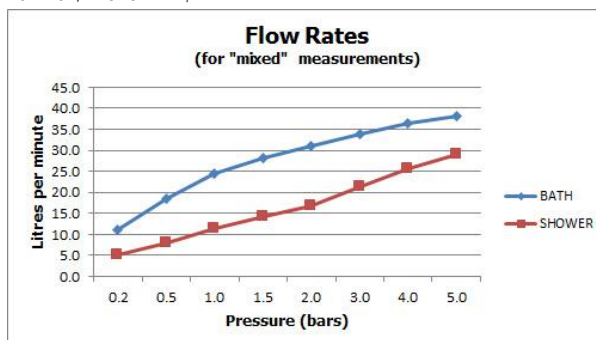

**FINISH:**

Chrome

**FLOW REGULATOR:**

FR-SHOWER/9-C/P

**MINIMUM OPERATING PRESSURE:**

0.2 bar LP

**FLOW RATE AT 3.0 BAR FLOW PRESSURE:**

Bath: 34, Shower: 21 l/min