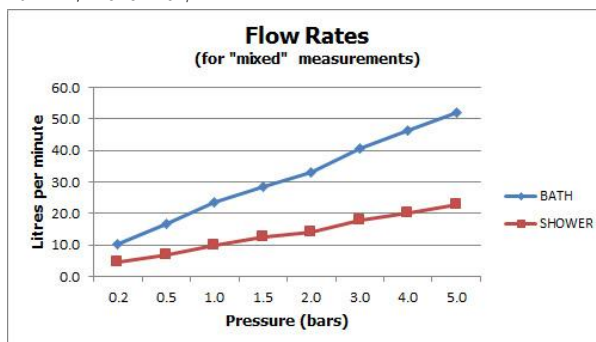

SPECIFICATION SHEET

COLLECTION: Té

PRODUCT CODE: TE-130+K-C/P

DESCRIPTION:

Té
2 hole bath shower mixer
deck mounted
with water flow straightener
with Mix2 single function shower kit
cold ceramic cartridge C-302-RTC
hot ceramic cartridge C-302-LTC
2 x 3/4" male threaded connections
deck mount drill hole diameter 28-30mm
minimum operating pressure 0.2 bar LP

FINISH:

Chrome

FLOW REGULATOR:

FR-SHOWER/9-C/P

MINIMUM OPERATING PRESSURE:

0.2 bar LP

FLOW RATE AT 3.0 BAR FLOW PRESSURE:

Bath: 41, Shower: 18 l/min