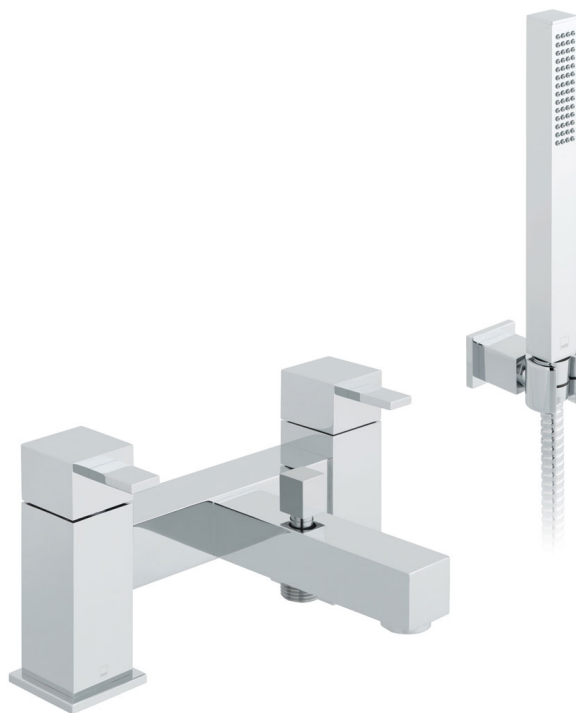

SPECIFICATION SHEET

COLLECTION: Té

PRODUCT CODE: TE-130+K-C/P

DESCRIPTION:

Té
2 hole bath shower mixer
deck mounted
with water flow straightener
with Mix2 single function shower kit
cold ceramic cartridge C-302-RTC
hot ceramic cartridge C-302-LTC
2 x 3/4" male threaded connections
deck mount drill hole diameter 28-30mm
minimum operating pressure 0.2 bar LP

FINISH:

Chrome

FLOW REGULATOR:

FR-SHOWER/9-C/P

MINIMUM OPERATING PRESSURE:

0.2 bar LP

FLOW RATE AT 3.0 BAR FLOW PRESSURE:

Bath: 41, Shower: 18 l/min