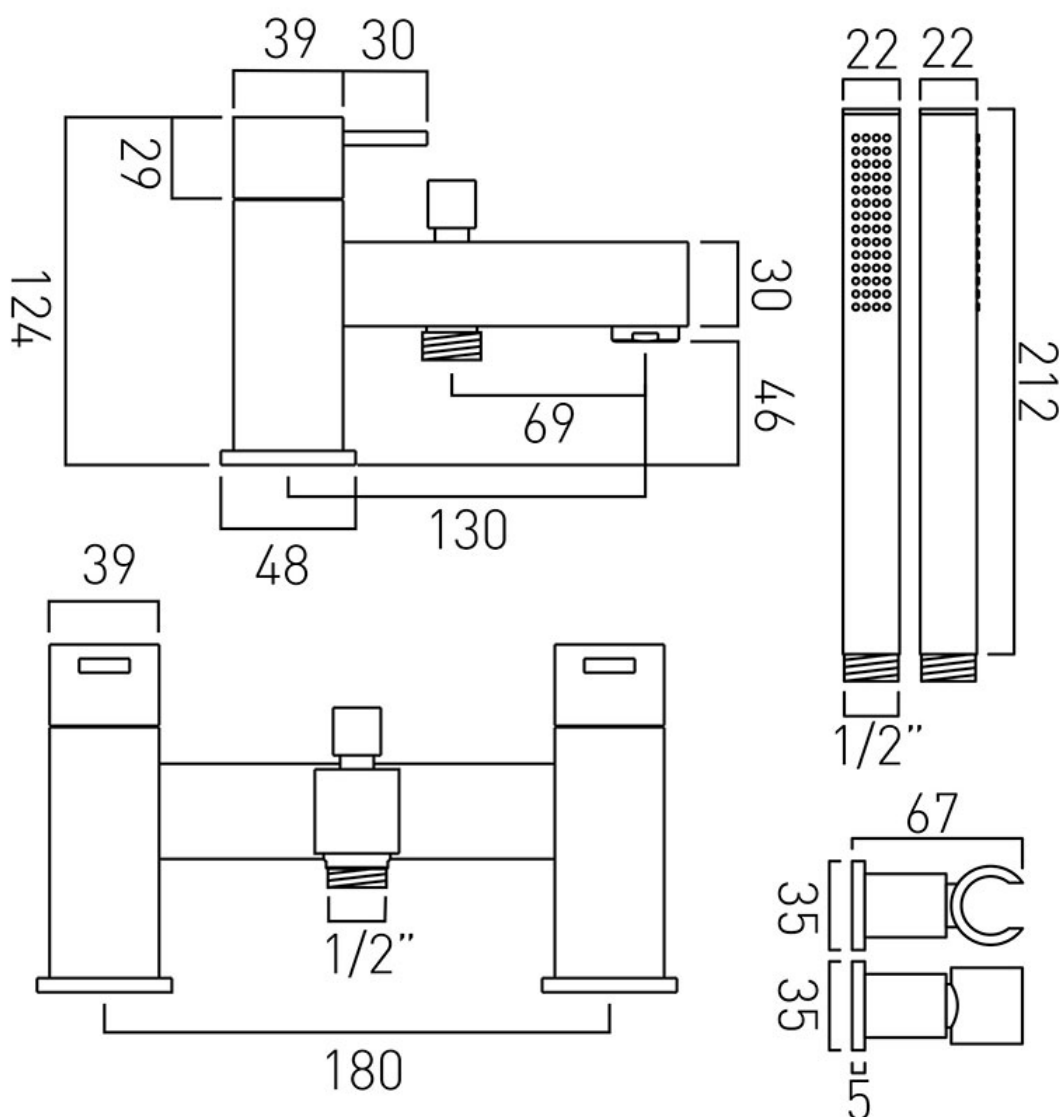

SPECIFICATION SHEET

COLLECTION: Té

PRODUCT CODE: TE-130+K-C/P

DESCRIPTION:

Té
2 hole bath shower mixer
deck mounted
with water flow straightener
with Mix2 single function shower kit
cold ceramic cartridge C-302-RTC
hot ceramic cartridge C-302-LTC
2 x 3/4" male threaded connections
deck mount drill hole diameter 28-30mm
minimum operating pressure 0.2 bar LP

FINISH:

Chrome

FLOW REGULATOR:

FR-SHOWER/9-C/P

MINIMUM OPERATING PRESSURE:

0.2 bar LP

FLOW RATE AT 3.0 BAR FLOW PRESSURE:

Bath: 41, Shower: 18 l/min

tel: 01934 744466
email: sales@vado.com
www.vado.com

where inspiration flows
taps | showering | accessories

TECHNICAL DRAWING

COLLECTION: Té

PRODUCT CODE: TE-130+K-C/P

tel: 01934 744466
email: sales@vado.com
www.vado.com