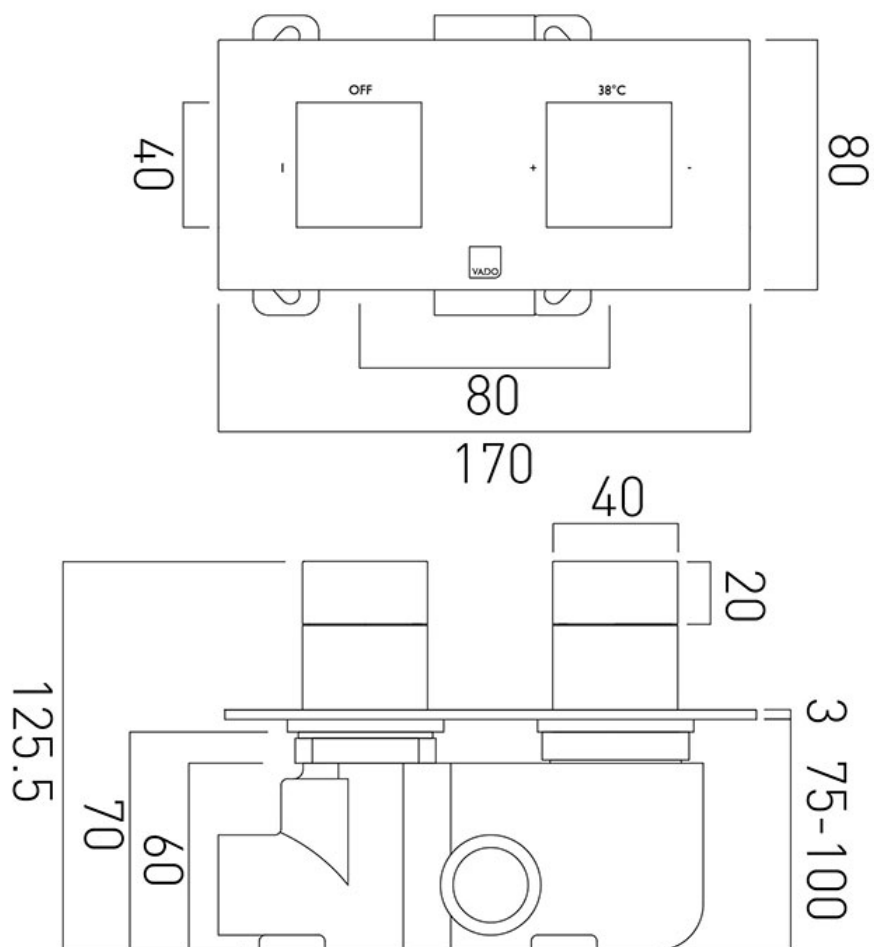

SPECIFICATION SHEET

COLLECTION: NOTION

PRODUCT CODE: TAB-148-H-NOT-C/P

DESCRIPTION:

Tablet Notion
1 outlet 2 handle
horizontal concealed thermostatic shower valve
thermostatic cartridge V-001C-PLA
flow cartridge FL-301-RTC
2 x 3/4" female inlets
1 x 3/4" female outlet
includes 3/4" - 1/2" adaptors
supplied with mortar/tile guard
min-max wall mount 75-100mm
optimum installation depth 87mm
minimum operating pressure
0.2 bar LP (shower) 1.0 bar MP (bath)

FINISH:

Chrome

FLOW REGULATOR:

N

MINIMUM OPERATING PRESSURE:

0.2 bar LP (shower) 1.0 bar MP (bath)

tel: 01934 744466
email: sales@vado.com
www.vado.com

where inspiration flows
taps | showering | accessories

TECHNICAL DRAWING

COLLECTION: NOTION

PRODUCT CODE: TAB-148-H-NOT-C/P

tel: 01934 744466
email: sales@vado.com
www.vado.com

where inspiration flows
taps | showering | accessories