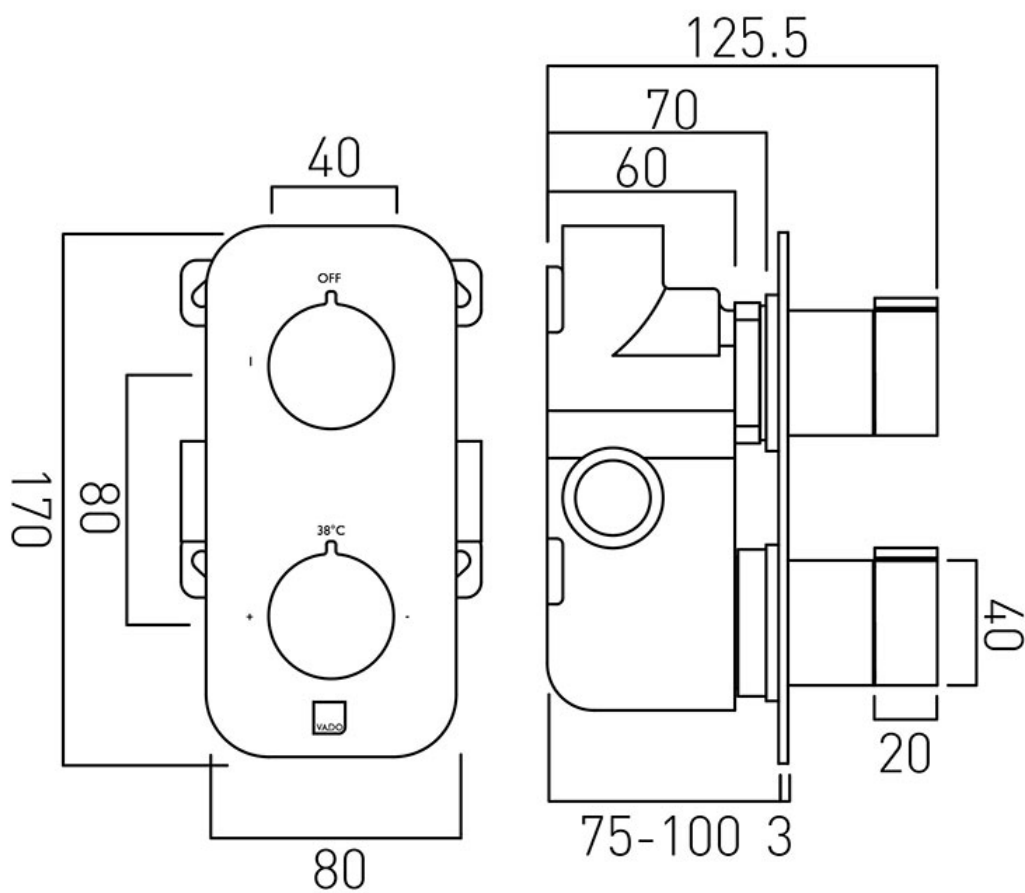

# TECHNICAL DRAWING

**COLLECTION:** ALTITUDE

**PRODUCT CODE:** TAB-148-ALT-C/P

tel: 01934 744466  
email: sales@vado.com  
www.vado.com

**where inspiration flows**  
taps | showering | accessories