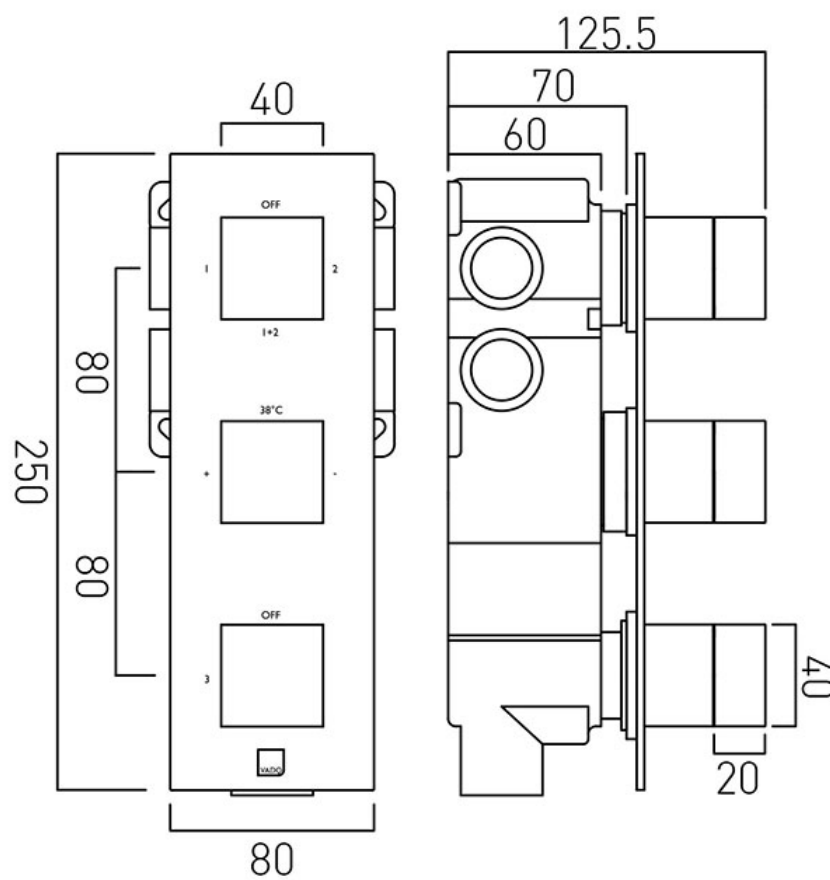

# SPECIFICATION SHEET

**COLLECTION:** NOTION

**PRODUCT CODE:** TAB-128/3-NOT-C/P

**DESCRIPTION:**

Tablet Notion  
3 outlet 3 handle  
vertical concealed thermostatic shower valve  
with all-flow function  
thermostatic cartridge V-001C-PLA  
diverter cartridge FL-802-33/2MX  
flow cartridge TAB-002A-3/4  
2 x 3/4" female inlets  
3 x 3/4" female outlets  
includes 3/4" - 1/2" adaptors  
supplied with mortar/tile guard  
min-max wall mount 75-100mm  
optimum installation depth 87mm  
minimum operating pressure  
0.2 bar LP (shower) 1.0 bar MP (bath)

**FINISH:**

Chrome

**FLOW REGULATOR:**

N

**MINIMUM OPERATING PRESSURE:**

0.2 bar LP (shower) 1.0 bar MP (bath)

**FLOW RATE AT 3.0 BAR FLOW PRESSURE:**

outlet 1 30.1 outlet 2 30.1 outlet 3 33.2 l/min

# TECHNICAL DRAWING

**COLLECTION:** NOTION

**PRODUCT CODE:** TAB-128/3-NOT-C/P

tel: 01934 744466  
email: sales@vado.com  
www.vado.com

**where inspiration flows**  
taps | showering | accessories