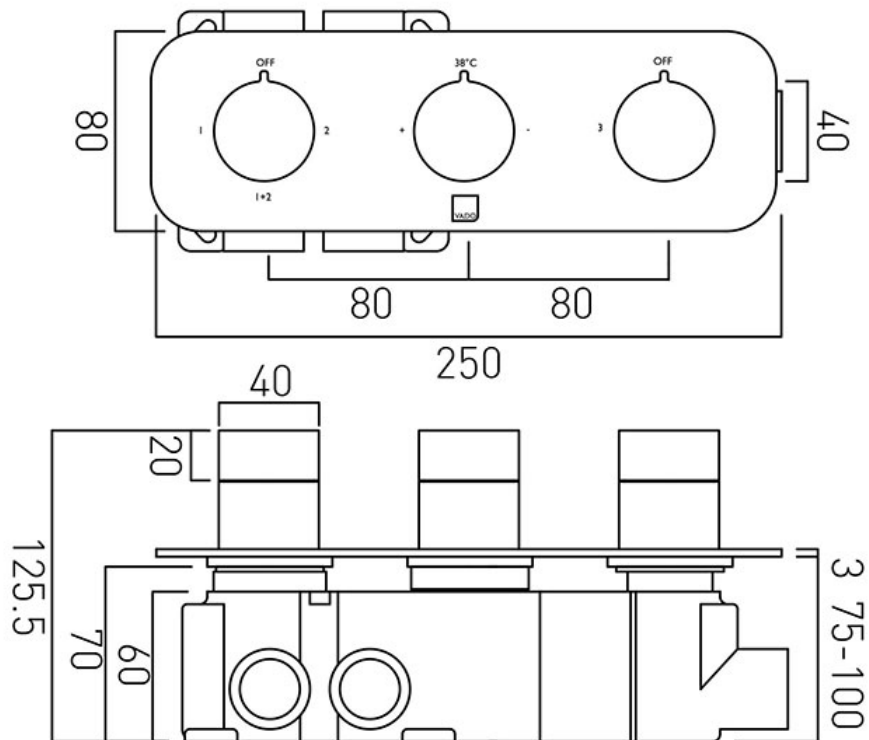

SPECIFICATION SHEET

COLLECTION: ALTITUDE

PRODUCT CODE: TAB-128/3-H-ALT-C/P

DESCRIPTION:

Tablet Altitude horizontal concealed 3 outlet 3 handle
thermostatic shower valve with all-flow function
wall mounted
thermostatic cartridge V-001C-PLA
diverter cartridge TAB-001G-DIV
flow cartridge TAB-002A-3/4
2 x 3/4" female inlets
3 x 3/4" female outlets
includes 3/4" - 1/2" adaptors
supplied with mortar/tile guard
min-max wall mount 75-100mm
optimum installation depth 87mm
minimum operating pressure 0.2 bar LP (shower) / 1.0
bar MP (bath)

FINISH:

Chrome

MINIMUM OPERATING PRESSURE:

0.2 bar LP (shower) 1.0 bar MP (bath)

FLOW RATE AT 3.0 BAR FLOW PRESSURE:

outlet 1 30.1 outlet 2 30.1 outlet 3 33.2 l/min

tel: 01934 744466
email: sales@vado.com
www.vado.com

where inspiration flows
taps | showering | accessories

TECHNICAL DRAWING

COLLECTION: ALTITUDE

PRODUCT CODE: TAB-128/3-H-ALT-C/P

tel: 01934 744466
email: sales@vado.com
www.vado.com

where inspiration flows
taps | showering | accessories