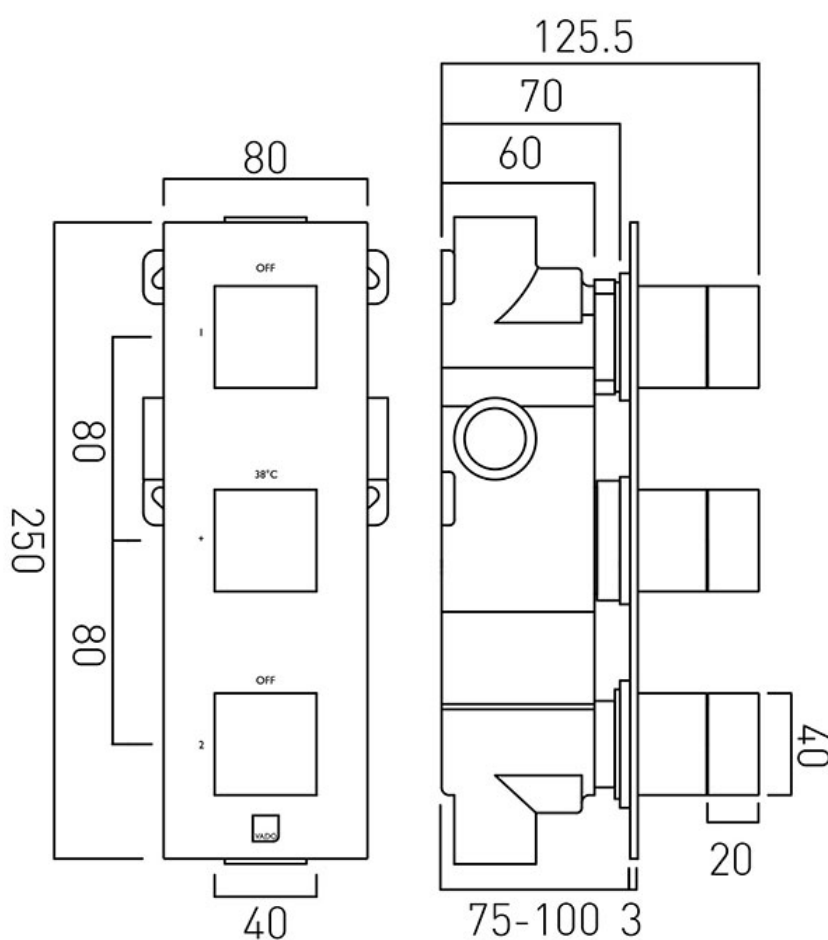

SPECIFICATION SHEET

COLLECTION: NOTION

PRODUCT CODE: TAB-128/2-NOT-C/P

DESCRIPTION:

Tablet Notion
2 outlet 3 handle
vertical concealed thermostatic shower valve
thermostatic cartridge V-001C-PLA
2 x flow cartridge TAB-002A-3/4
2 x 3/4" female inlets
2 x 3/4" female outlets
includes 3/4" - 1/2" adaptors
supplied with mortar/tile guard
min-max wall mount 75-100mm
optimum installation depth 87mm
minimum operating pressure
0.2 bar LP (shower) 1.0 bar MP (bath)

FINISH:

Chrome

FLOW REGULATOR:

N

MINIMUM OPERATING PRESSURE:

0.2 bar LP (shower) 1.0 bar MP (bath)

tel: 01934 744466
email: sales@vado.com
www.vado.com

where inspiration flows
taps | showering | accessories

TECHNICAL DRAWING

COLLECTION: NOTION

PRODUCT CODE: TAB-128/2-NOT-C/P

tel: 01934 744466
email: sales@vado.com
www.vado.com

where inspiration flows
taps | showering | accessories