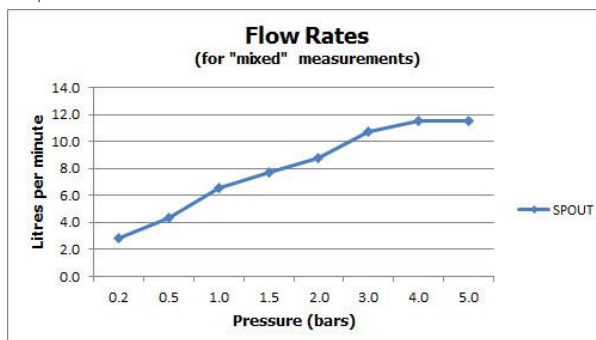

# SPECIFICATION SHEET

**COLLECTION:** SYNERGIE

**PRODUCT CODE:** SYN-100/SB-C/P

**DESCRIPTION:**

mono basin mixer  
with waterfall spout  
single lever  
deck mounted  
smooth bodied  
without universal basin waste  
ceramic cartridge C-007-A25  
2 x 1/2" nut x 400mm flexipipe connection  
deck mount drill hole diameter 35mm  
minimum operating pressure 1.0 bar MP

**FINISH:**

Chrome

**FLOW REGULATOR:**

flow regulator fitted as standard

**MINIMUM OPERATING PRESSURE:**

1.0 bar MP

**FLOW RATE AT 3.0 BAR FLOW PRESSURE:**

11 l/min