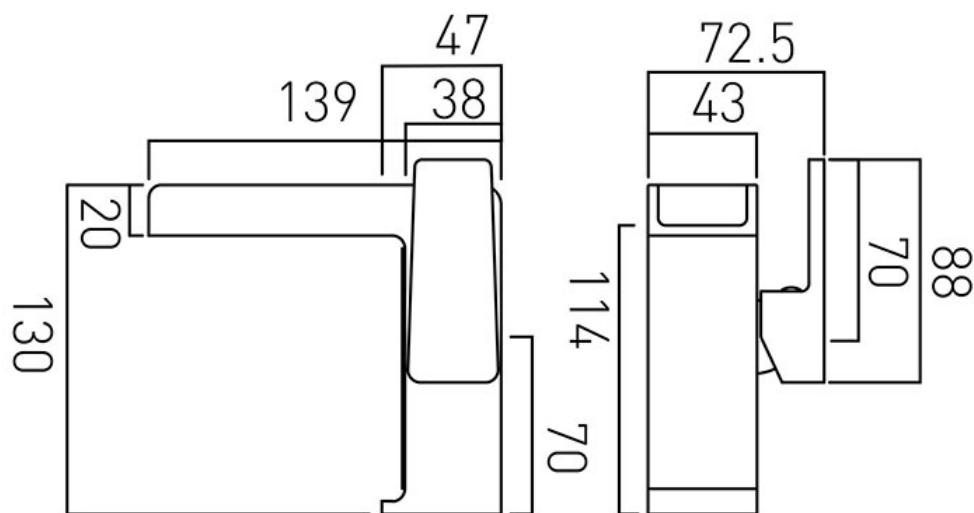

# SPECIFICATION SHEET

**COLLECTION:** SYNERGIE

**PRODUCT CODE:** SYN-100/SB-C/P

**DESCRIPTION:**

mono basin mixer  
with waterfall spout  
single lever  
deck mounted  
smooth bodied  
without universal basin waste  
ceramic cartridge C-007-A25  
2 x 1/2" nut x 400mm flexipipe connection  
deck mount drill hole diameter 35mm  
minimum operating pressure 1.0 bar MP

# TECHNICAL DRAWING

**COLLECTION:** SYNERGIE

**PRODUCT CODE:** SYN-100/SB-C/P

tel: 01934 744466  
email: [sales@vado.com](mailto:sales@vado.com)  
[www.vado.com](http://www.vado.com)

**where inspiration flows**  
taps | showering | accessories