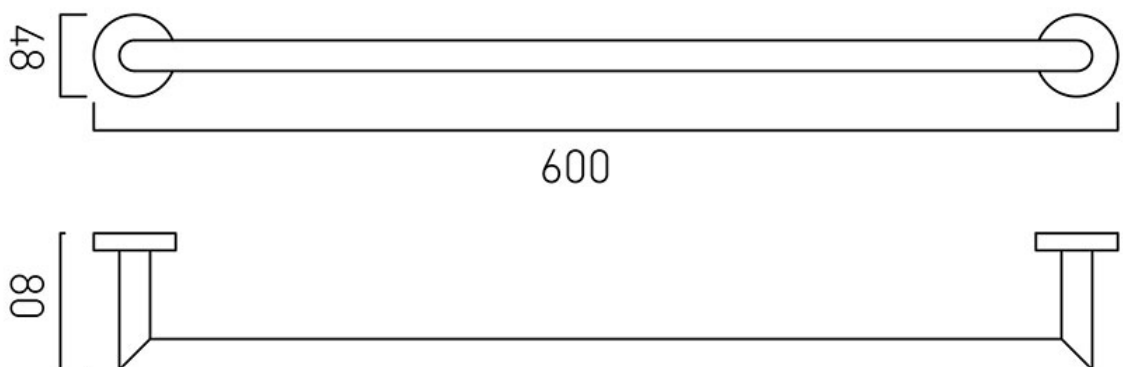


SPECIFICATION SHEET

COLLECTION: SPA

PRODUCT CODE: SPA-184-C/P

DESCRIPTION:

towel rail
wall mounted
600mm (24")

FINISH:

Chrome

tel: 01934 744466
email: sales@vado.com
www.vado.com

where inspiration flows
taps | showering | accessories

TECHNICAL DRAWING

COLLECTION: SPA

PRODUCT CODE: SPA-184-C/P

tel: 01934 744466
email: sales@vado.com
www.vado.com

where inspiration flows
taps | showering | accessories