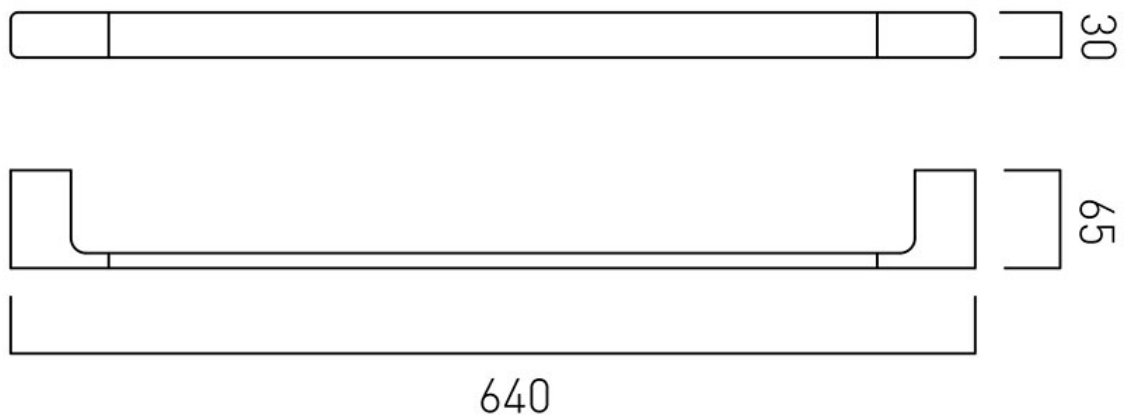

TECHNICAL DRAWING

COLLECTION: SHAMA

PRODUCT CODE: SHA-184-C/P

tel: 01934 744466
email: sales@vado.com
www.vado.com

where inspiration flows
taps | showering | accessories