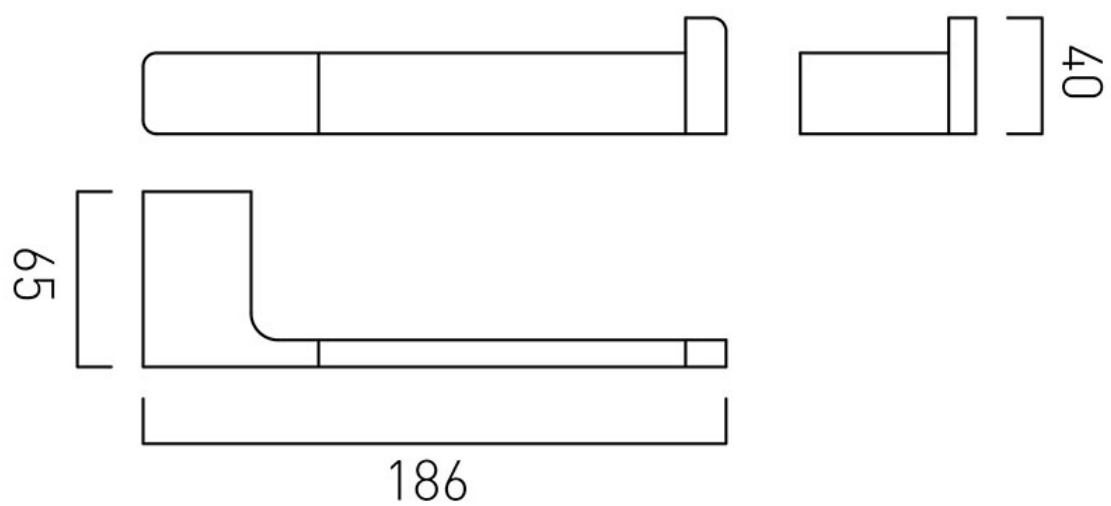

TECHNICAL DRAWING

COLLECTION: SHAMA

PRODUCT CODE: SHA-180-C/P

tel: 01934 744466
email: sales@vado.com
www.vado.com

where inspiration flows
taps | showering | accessories