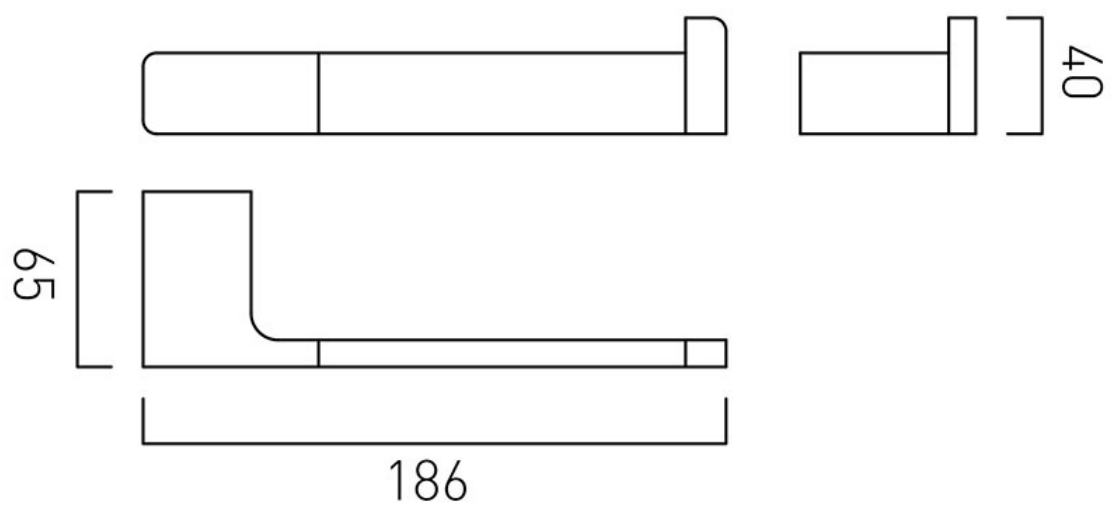


SPECIFICATION SHEET

COLLECTION: SHAMA

PRODUCT CODE: SHA-180-C/P

DESCRIPTION:

paper holder
wall mounted

FINISH:

Chrome

tel: 01934 744466
email: sales@vado.com
www.vado.com

where inspiration flows
taps | showering | accessories

TECHNICAL DRAWING

COLLECTION: SHAMA

PRODUCT CODE: SHA-180-C/P

tel: 01934 744466
email: sales@vado.com
www.vado.com

where inspiration flows
taps | showering | accessories