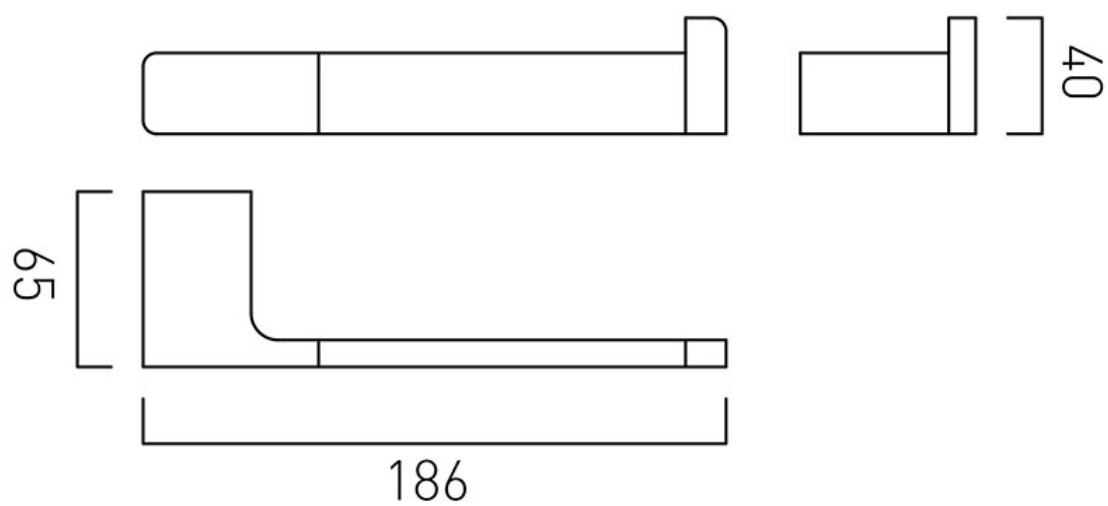


SPECIFICATION SHEET

COLLECTION: SHAMA

PRODUCT CODE: SHA-180-C/P

DESCRIPTION:

paper holder
wall mounted

FINISH:

Chrome

tel: 01934 744466
email: sales@vado.com
www.vado.com

where inspiration flows
taps | showering | accessories

TECHNICAL DRAWING

COLLECTION: SHAMA

PRODUCT CODE: SHA-180-C/P

tel: 01934 744466
email: sales@vado.com
www.vado.com

where inspiration flows
taps | showering | accessories