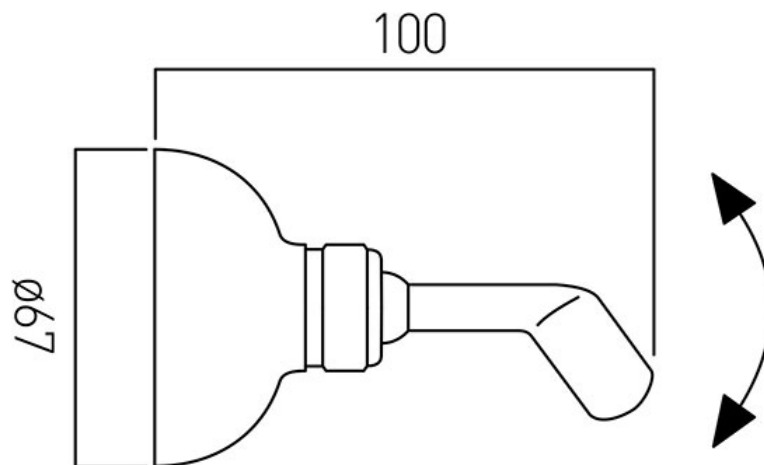

TECHNICAL DRAWING

COLLECTION:

PRODUCT CODE: SH-711-BRACKET-C/P

tel: 01934 744466
email: sales@vado.com
www.vado.com

where inspiration flows
taps | showering | accessories