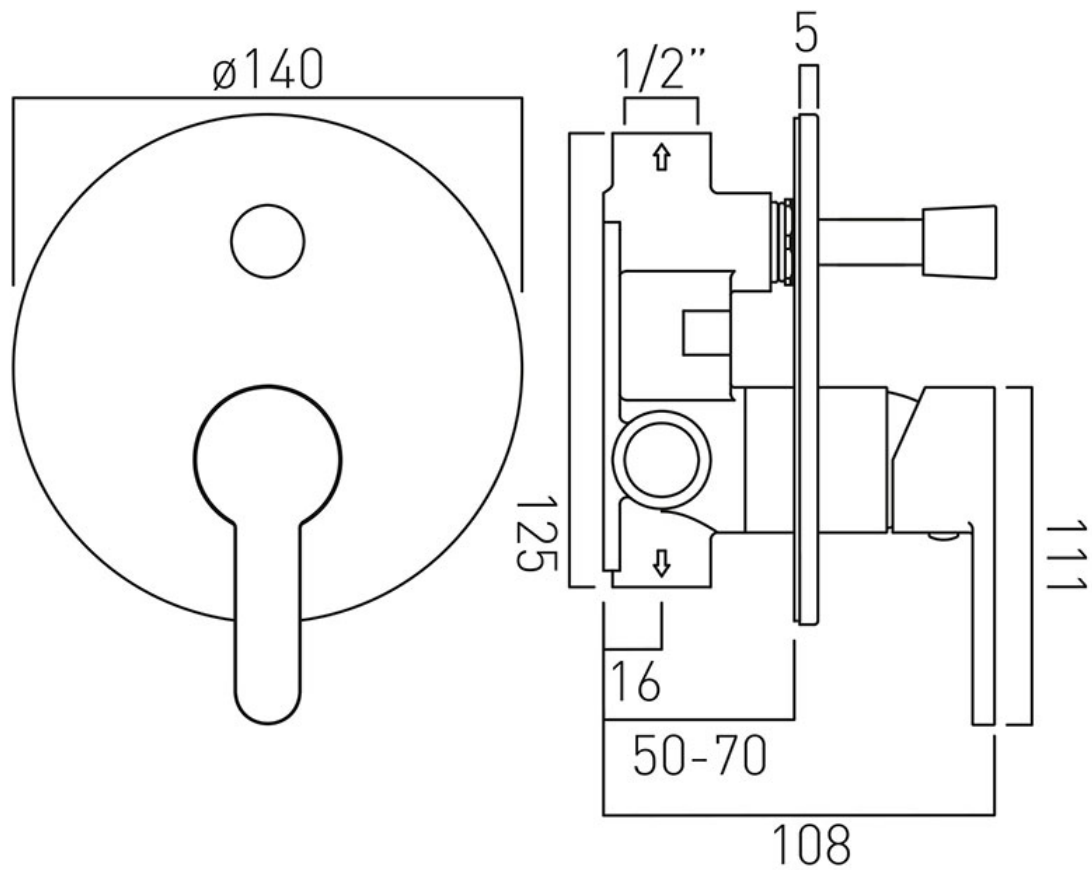

SPECIFICATION SHEET

COLLECTION: SENSE

PRODUCT CODE: SEN-147A-C/P

DESCRIPTION:

Sense
concealed 2 outlet shower valve with diverter
single lever
wall mounted
with circular backplate
ceramic cartridge CAR-K35A
2 x 1/2" female inlets
2 x 1/2" female outlets
min-max wall mount 50-70mm
minimum operating pressure
0.2 bar LP (shower) 1.5 bar MP (bath)

FINISH:

Chrome

FLOW REGULATOR:

N

MINIMUM OPERATING PRESSURE:

0.2 bar LP (shower) 1.5 bar MP (bath)

tel: 01934 744466
email: sales@vado.com
www.vado.com

where inspiration flows
taps | showering | accessories

TECHNICAL DRAWING

COLLECTION: SENSE

PRODUCT CODE: SEN-147A-C/P

tel: 01934 744466
email: sales@vado.com
www.vado.com

where inspiration flows
taps | showering | accessories