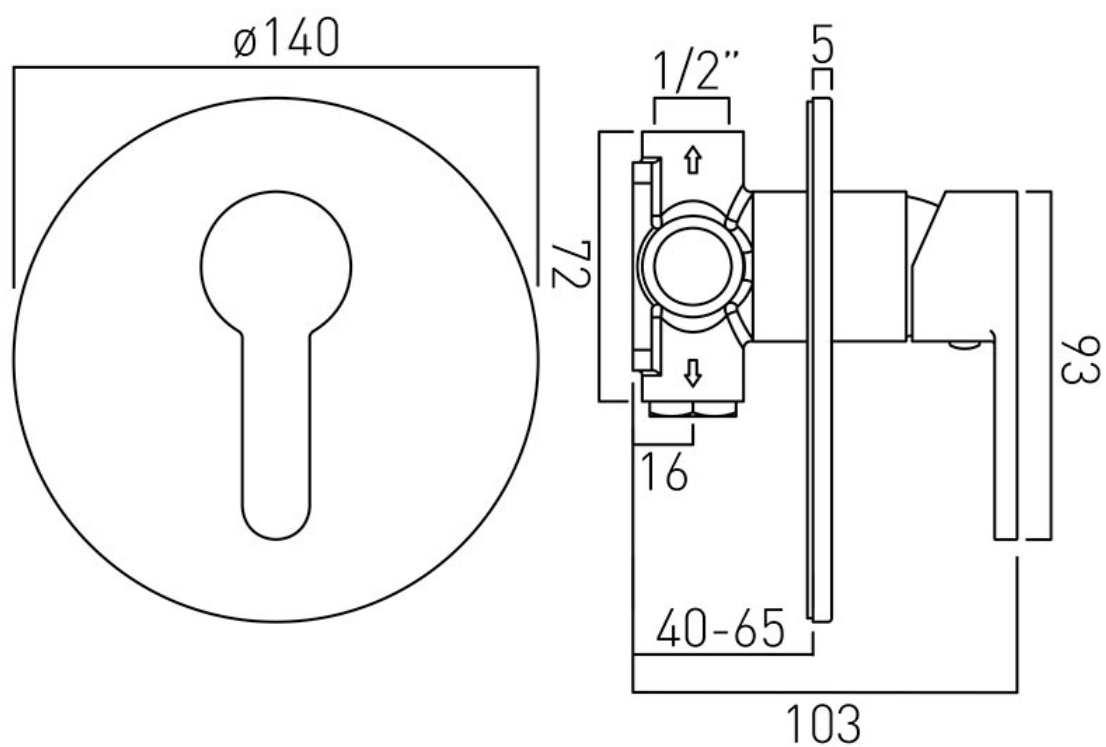

# SPECIFICATION SHEET

**COLLECTION:** SENSE

**PRODUCT CODE:** SEN-145A-C/P

**DESCRIPTION:**

Sense  
concealed 1 outlet shower valve  
single lever  
wall mounted  
with circular backplate  
ceramic cartridge CAR-K35A  
2 x 1/2" female inlets  
2 x 1/2" female outlets (one is blanked off)  
min-max wall mount 40-65mm  
minimum operating pressure  
0.2 bar LP (shower) 1.5 bar MP (bath)

**FINISH:**

Chrome

**MINIMUM OPERATING PRESSURE:**

0.2 bar LP (shower) 1.5 bar MP (bath)

tel: 01934 744466  
email: [sales@vado.com](mailto:sales@vado.com)  
[www.vado.com](http://www.vado.com)

**where inspiration flows**  
taps | showering | accessories

# TECHNICAL DRAWING

**COLLECTION:** SENSE

**PRODUCT CODE:** SEN-145A-C/P

tel: 01934 744466  
email: sales@vado.com  
www.vado.com

**where inspiration flows**  
taps | showering | accessories