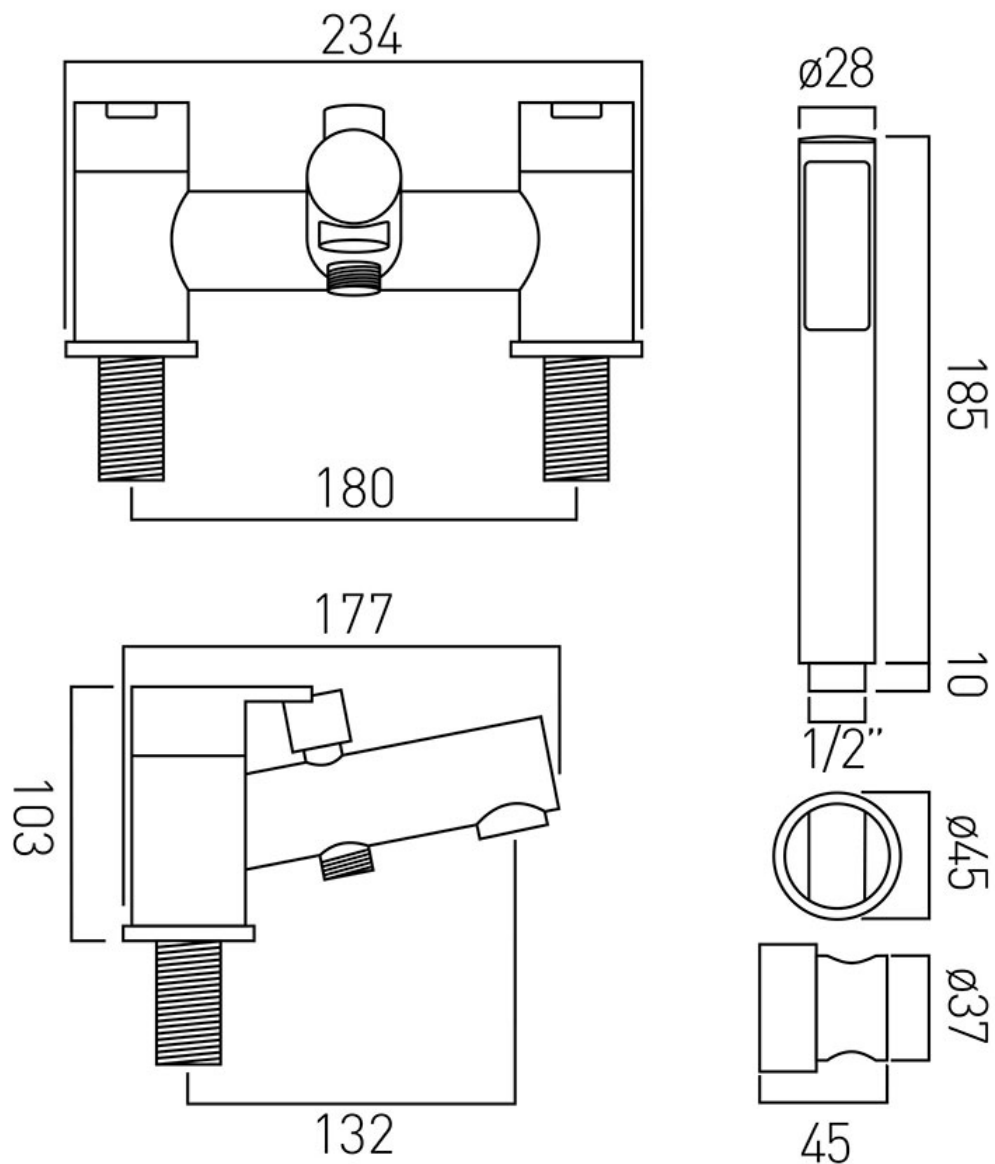

# SPECIFICATION SHEET

**COLLECTION:** SENSE

**PRODUCT CODE:** SEN-130+K-C/P

**DESCRIPTION:**

2 hole bath shower mixer  
deck mounted  
with water flow straightener  
with Zoo single function shower kit  
cold ceramic cartridge C-302-RTC  
hot ceramic cartridge C-302-LTC  
3/4" x 50mm male threaded connections  
deck mount drill hole diameter 28mm  
minimum operating pressure 0.2 bar LP

**FINISH:**

Chrome

**FLOW REGULATOR:**

FR-SHOWER/9-C/P

**MINIMUM OPERATING PRESSURE:**

0.2 bar LP

tel: 01934 744466  
email: sales@vado.com  
www.vado.com

**where inspiration flows**  
taps | showering | accessories

# TECHNICAL DRAWING

**COLLECTION:** SENSE

**PRODUCT CODE:** SEN-130+K-C/P

tel: 01934 744466  
email: sales@vado.com  
www.vado.com

**where inspiration flows**  
taps | showering | accessories