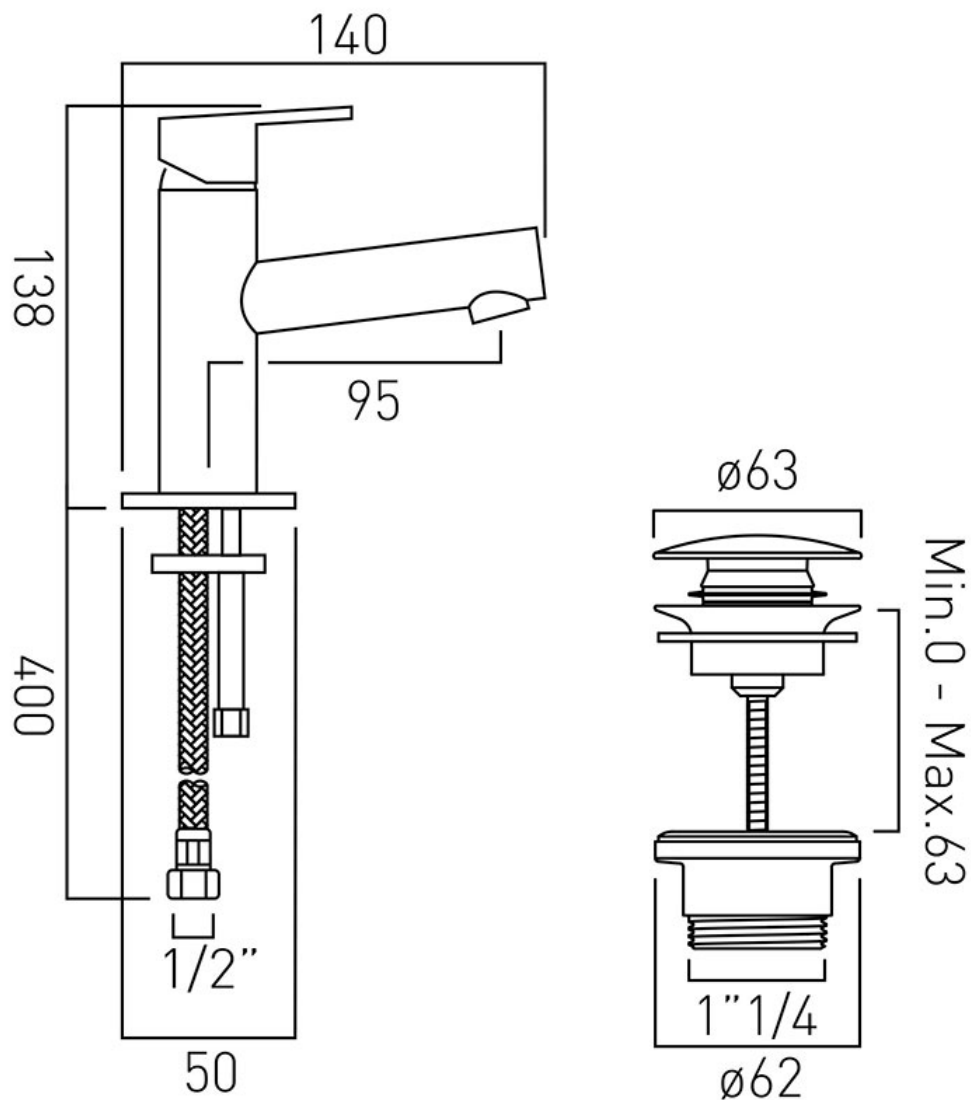

SPECIFICATION SHEET

COLLECTION: SENSE

PRODUCT CODE: SEN-100M/CC-C/P

DESCRIPTION:

mini mono basin mixer
single lever
deck mounted
smooth bodied
with universal basin waste
with water flow aerator
ceramic cartridge C-005-N25
2 x 1/2" x 400mm flexipipe connections
deck mount drill hole diameter 35mm
minimum operating pressure 0.5 bar LP

FINISH:

Chrome

FLOW REGULATOR:

FR-FLEXI/5-PLA

MINIMUM OPERATING PRESSURE:

0.5 bar LP

tel: 01934 744466
email: sales@vado.com
www.vado.com

where inspiration flows
taps | showering | accessories

TECHNICAL DRAWING

COLLECTION: SENSE

PRODUCT CODE: SEN-100M/CC-C/P

tel: 01934 744466
email: sales@vado.com
www.vado.com

where inspiration flows
taps | showering | accessories