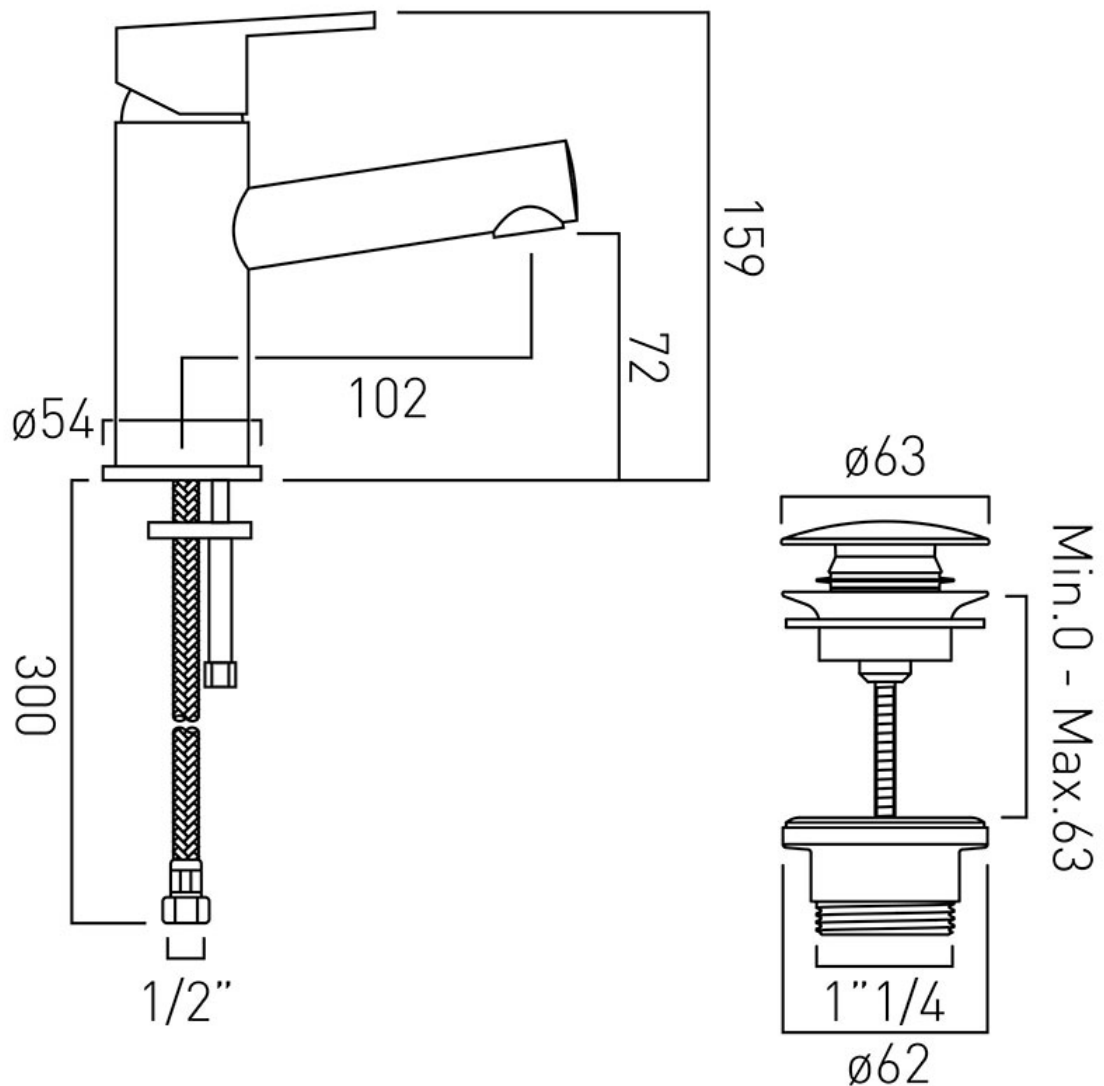

TECHNICAL DRAWING

COLLECTION: SENSE

PRODUCT CODE: SEN-100/CC-C/P

tel: 01934 744466
email: sales@vado.com
www.vado.com

where inspiration flows
taps | showering | accessories