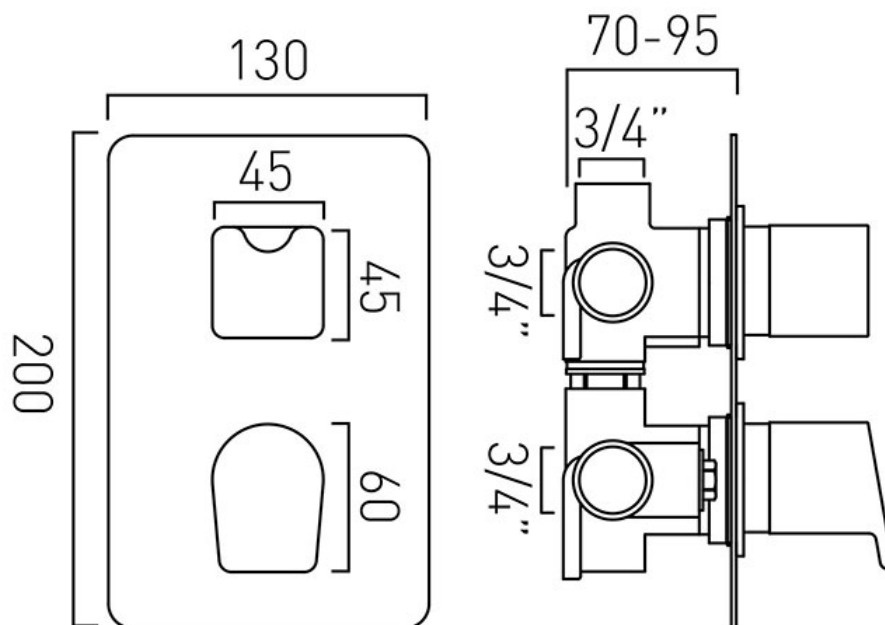

SPECIFICATION SHEET

COLLECTION: PHOTON

PRODUCT CODE: PHO-148D/3-C/P

DESCRIPTION:

DX Photon
concealed 3 outlet, 2 handle thermostatic shower valve with integrated diverter
wall mounted
with rectangular backplate
thermostatic cartridge V-001C-PLA
diverter cartridge FL-804-33X/3X
2 x 3/4" female inlets
3 x 3/4" female outlets
includes 3/4" - 1/2" adaptors
inc. bleed valve for system flush on installation
min-max wall mount 70-95mm
optimum installation depth 82mm
minimum operating pressure 0.2 bar LP (shower)
minimum operating pressure 1.0 bar MP (bath)

FINISH:

Chrome

FLOW REGULATOR:

N

MINIMUM OPERATING PRESSURE:

0.2 bar LP (shower) 1.0 bar MP (bath)

FLOW RATE AT 3.0 BAR FLOW PRESSURE:

30 l/min

tel: 01934 744466
email: sales@vado.com
www.vado.com

where inspiration flows
taps | showering | accessories

TECHNICAL DRAWING

COLLECTION: PHOTON

PRODUCT CODE: PHO-148D/3-C/P

tel: 01934 744466
email: sales@vado.com
www.vado.com