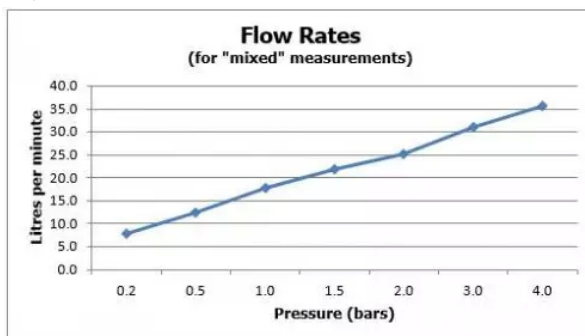

FINISH:

Chrome

FLOW REGULATOR:

N

MINIMUM OPERATING PRESSURE:

0.2 bar LP (shower) 1.0 bar MP (bath)

FLOW RATE AT 3.0 BAR FLOW PRESSURE:

30 l/min