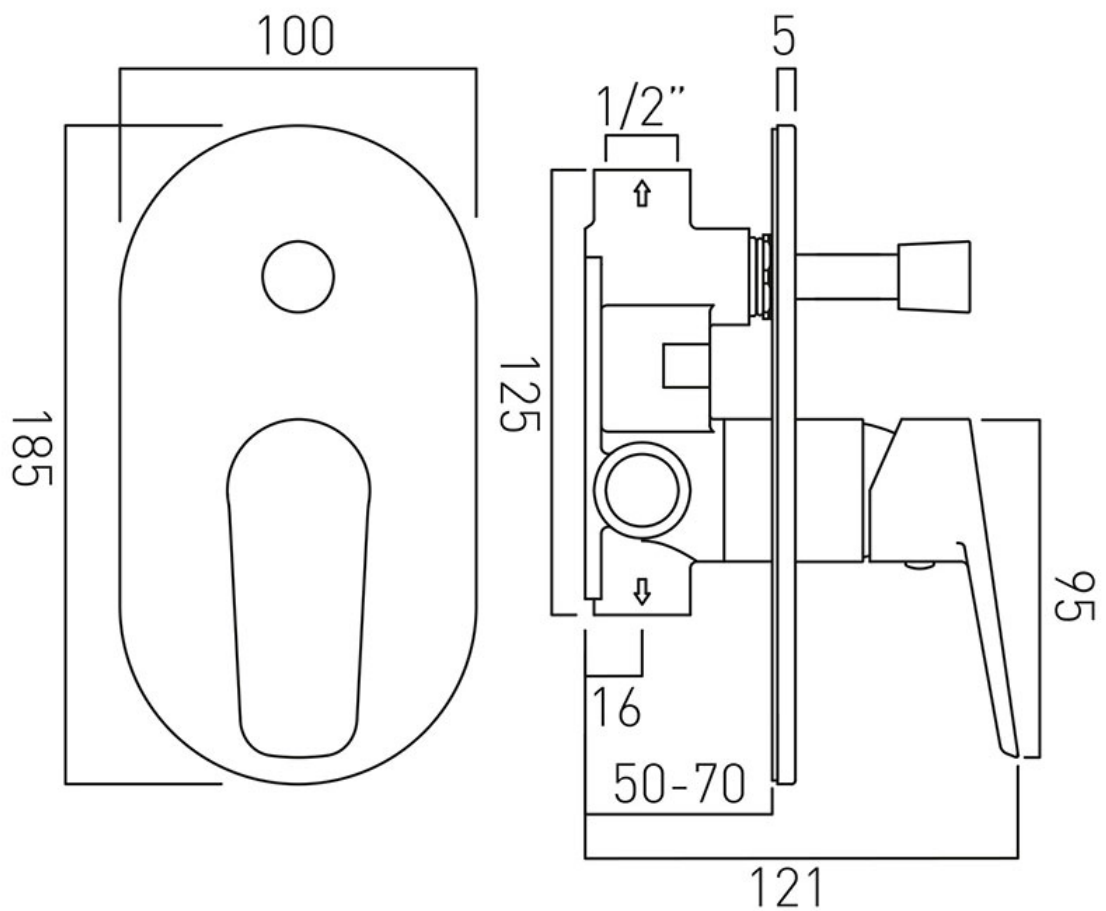

TECHNICAL DRAWING

COLLECTION: PHOTON

PRODUCT CODE: PHO-147A-C/P

tel: 01934 744466
email: sales@vado.com
www.vado.com

where inspiration flows
taps | showering | accessories