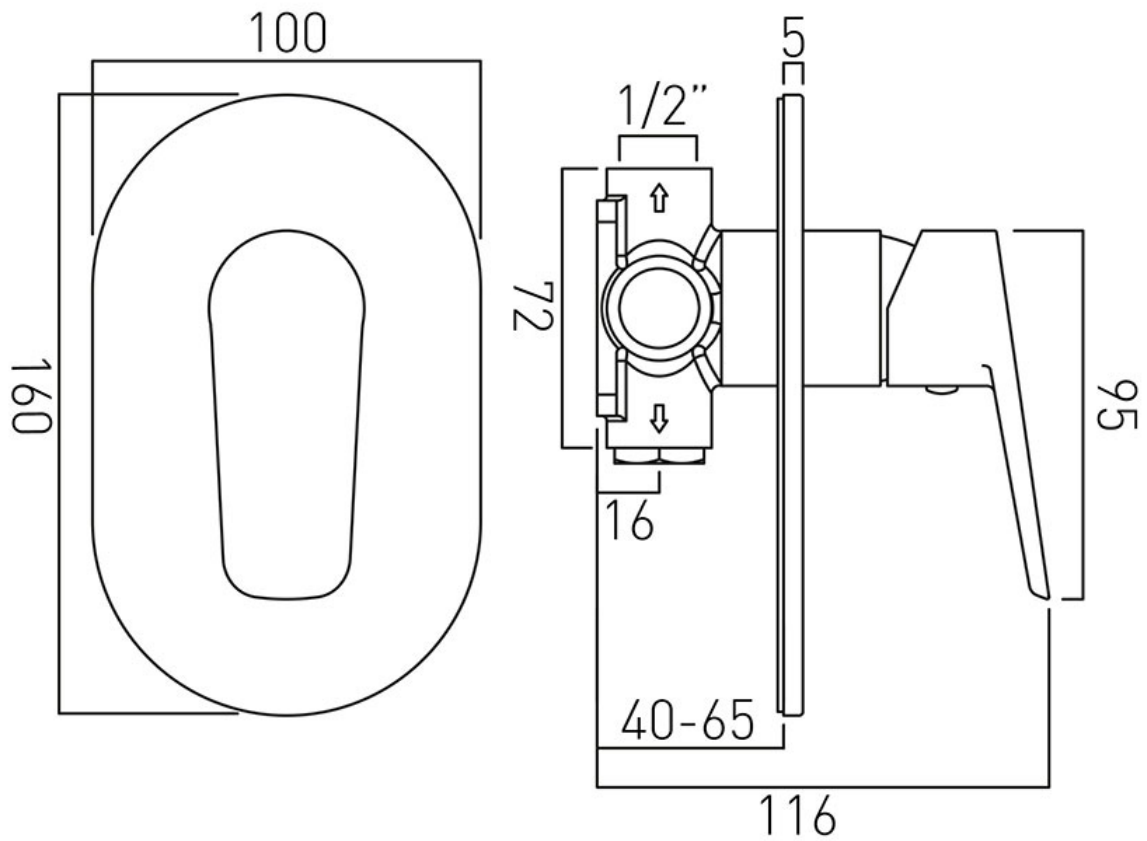

TECHNICAL DRAWING

COLLECTION: PHOTON

PRODUCT CODE: PHO-145A-C/P

tel: 01934 744466
email: sales@vado.com
www.vado.com

where inspiration flows
taps | showering | accessories