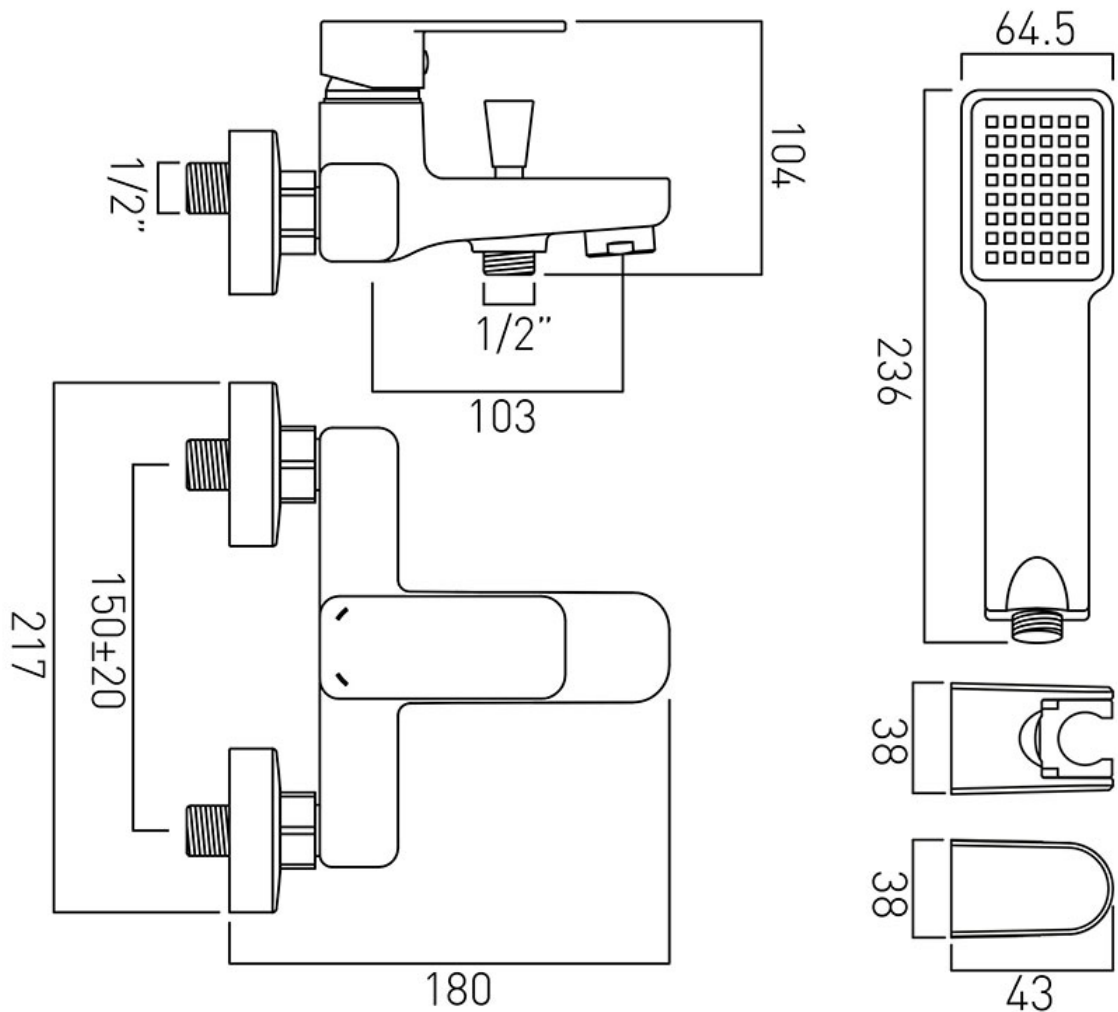

TECHNICAL DRAWING

COLLECTION: PHASE

PRODUCT CODE: PHA-123+K-C/P

tel: 01934 744466
email: sales@vado.com
www.vado.com

where inspiration flows
taps | showering | accessories