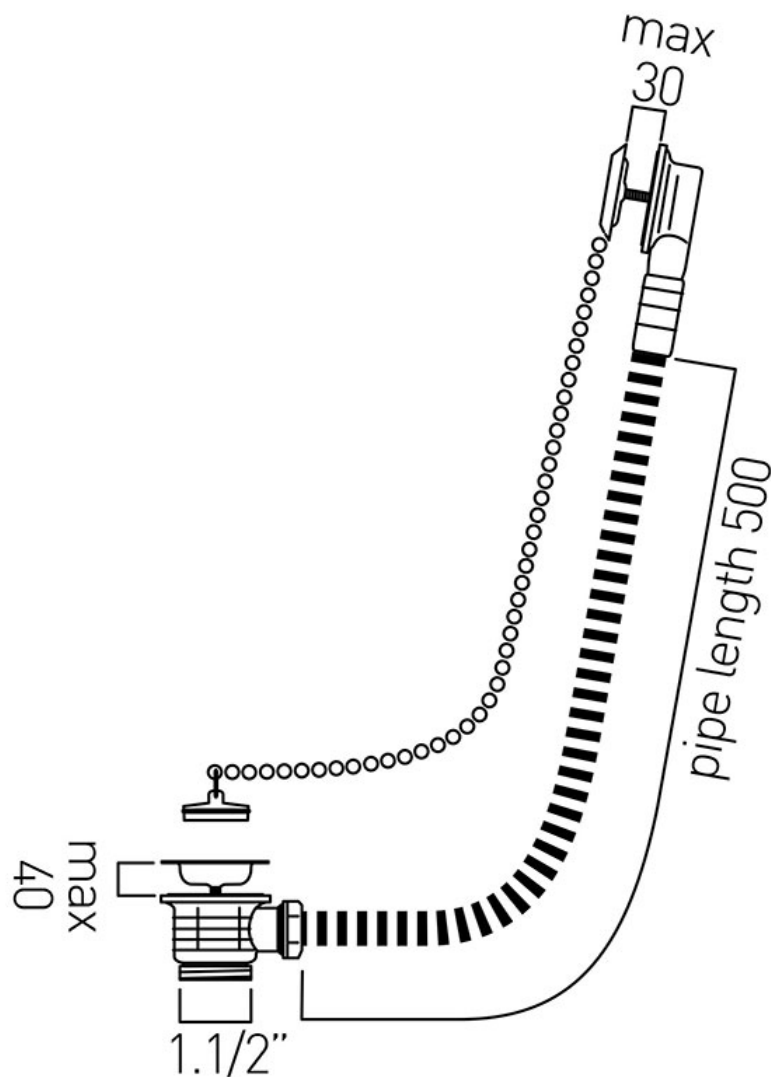


SPECIFICATION SHEET

COLLECTION: OTHER

PRODUCT CODE: PEX-KITB-STOW-C/P

DESCRIPTION:

stowaway bath waste
metal plug and chain
1.1/2" x 15mm threaded connections

FINISH:

Chrome

tel: 01934 744466
email: sales@vado.com
www.vado.com

where inspiration flows
taps | showering | accessories

TECHNICAL DRAWING

COLLECTION: OTHER

PRODUCT CODE: PEX-KITB-STOW-C/P

tel: 01934 744466
email: sales@vado.com
www.vado.com

where inspiration flows
taps | showering | accessories