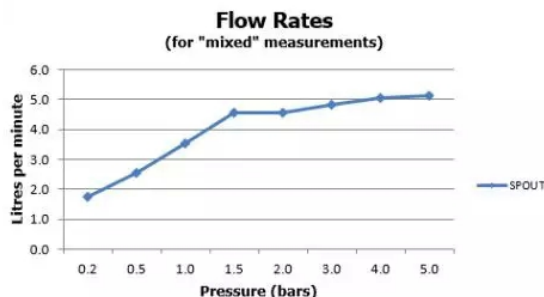

FINISH:

Chrome

FLOW REGULATOR:

5l/min fitted as standard

MINIMUM OPERATING PRESSURE:

1.0 bar MP

FLOW RATE AT 3.0 BAR FLOW PRESSURE:

5 l/min