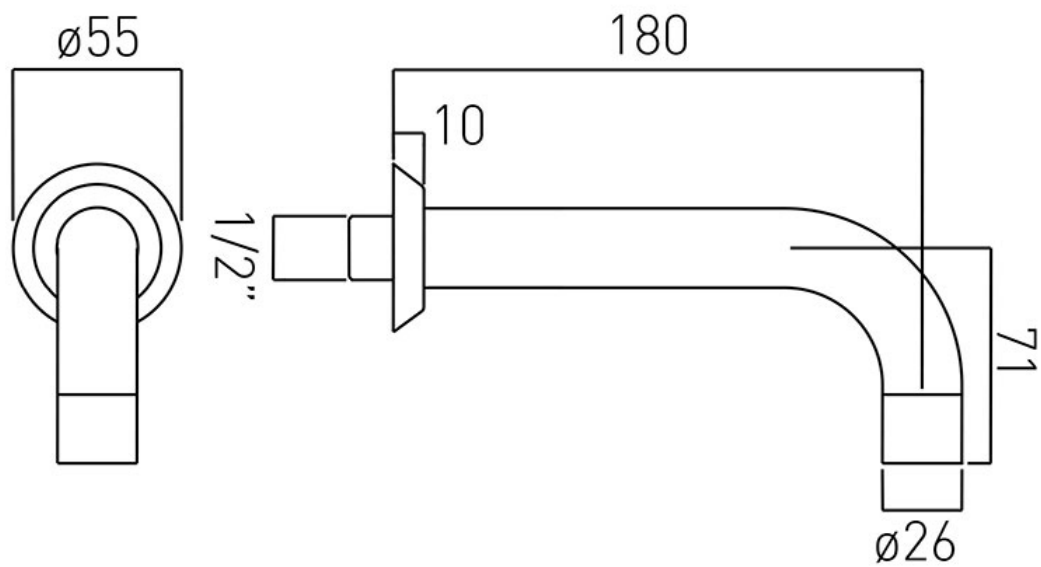

TECHNICAL DRAWING

COLLECTION: ORIGINS

PRODUCT CODE: ORI-140-C/P

tel: 01934 744466
email: sales@vado.com
www.vado.com

where inspiration flows
taps | showering | accessories