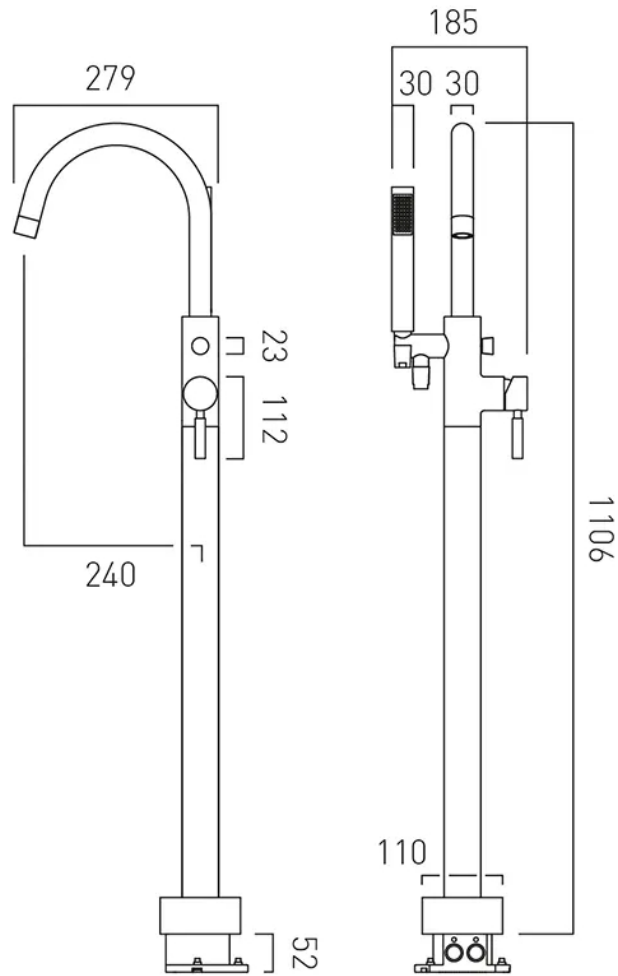

SPECIFICATION SHEET

COLLECTION: ORIGINS

PRODUCT CODE: ORI-233-CP

DESCRIPTION:

bath shower mixer
single lever
floor mounted
with water flow straightener
with Zoo single function shower kit
ceramic cartridge C-013-N40
2 x 1/2" female threaded connections
minimum operating pressure 1.0 bar MP

FINISH:

Chrome

FLOW REGULATOR:

FR-FLEXI/8-PLA

MINIMUM OPERATING PRESSURE:

1.0 bar MP

tel: 01934 744466
email: sales@vado.com
www.vado.com

where inspiration flows
taps | showering | accessories

TECHNICAL DRAWING

COLLECTION: ORIGINS

PRODUCT CODE: ORI-233-CP

tel: 01934 744466
email: sales@vado.com
www.vado.com

where inspiration flows
taps | showering | accessories