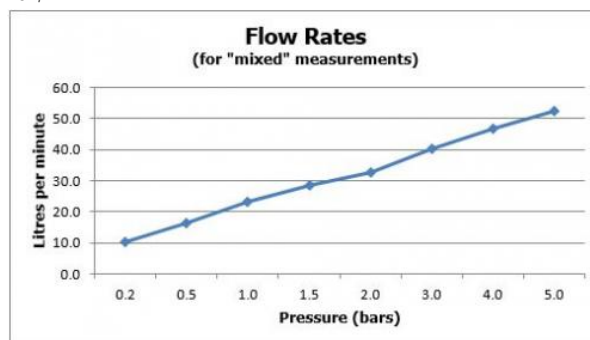

SPECIFICATION SHEET

COLLECTION: OMIKA

PRODUCT CODE: OMI-HEAD-C/P

DESCRIPTION:

rectangular shower head
single function
easy clean
200 x 300mm (8" x 12")
minimum operating pressure 1.0 bar MP

FINISH:

Chrome

MINIMUM OPERATING PRESSURE:

1.0 bar MP

FLOW RATE AT 3.0 BAR FLOW PRESSURE:

40 l/min

tel: 01934 744466
email: sales@vado.com
www.vado.com

where inspiration flows
taps | showering | accessories

TECHNICAL DRAWING

COLLECTION: OMIKA

PRODUCT CODE: OMI-HEAD-C/P