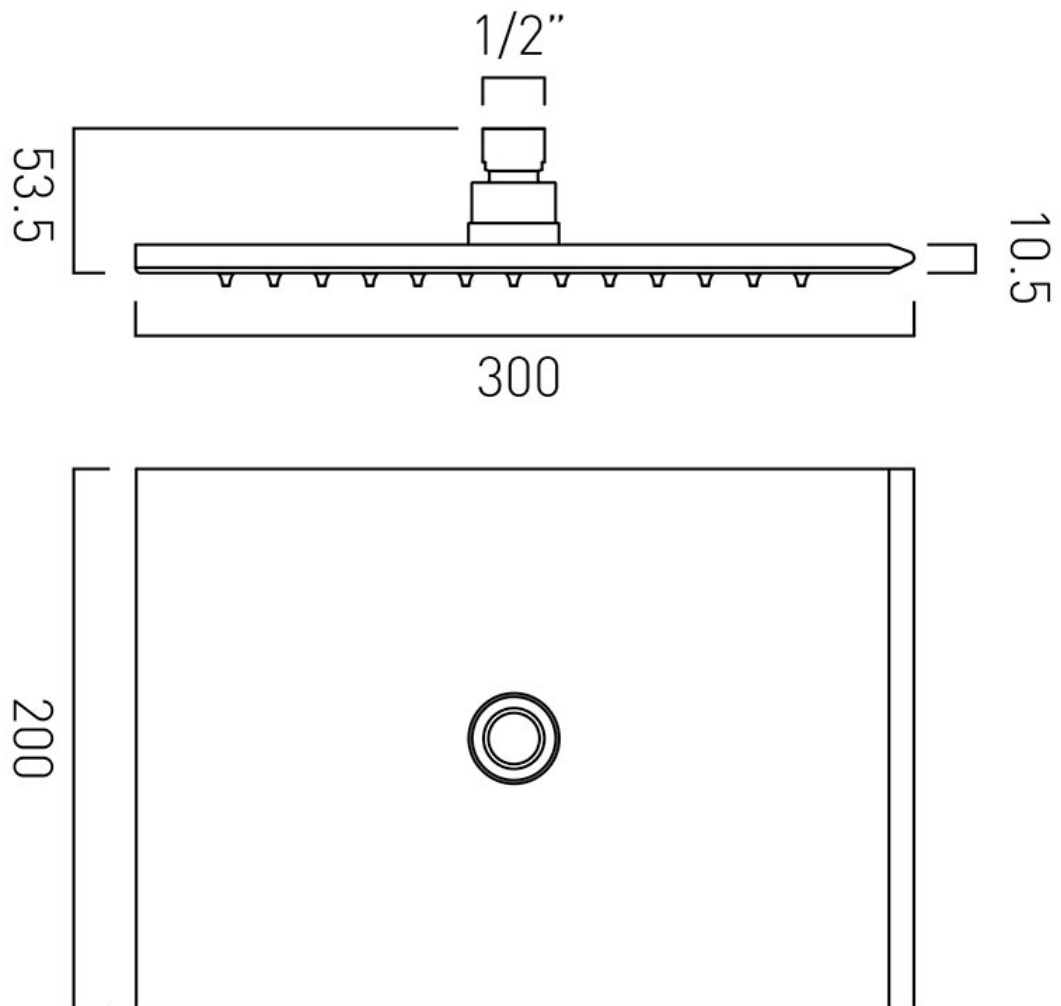

SPECIFICATION SHEET

COLLECTION: OMIKA

PRODUCT CODE: OMI-HEAD-C/P

DESCRIPTION:

rectangular shower head
single function
easy clean
200 x 300mm (8" x 12")
minimum operating pressure 1.0 bar MP

FINISH:

Chrome

MINIMUM OPERATING PRESSURE:

1.0 bar MP

FLOW RATE AT 3.0 BAR FLOW PRESSURE:

40 l/min

tel: 01934 744466
email: sales@vado.com
www.vado.com

where inspiration flows
taps | showering | accessories

TECHNICAL DRAWING

COLLECTION: OMIKA

PRODUCT CODE: OMI-HEAD-C/P