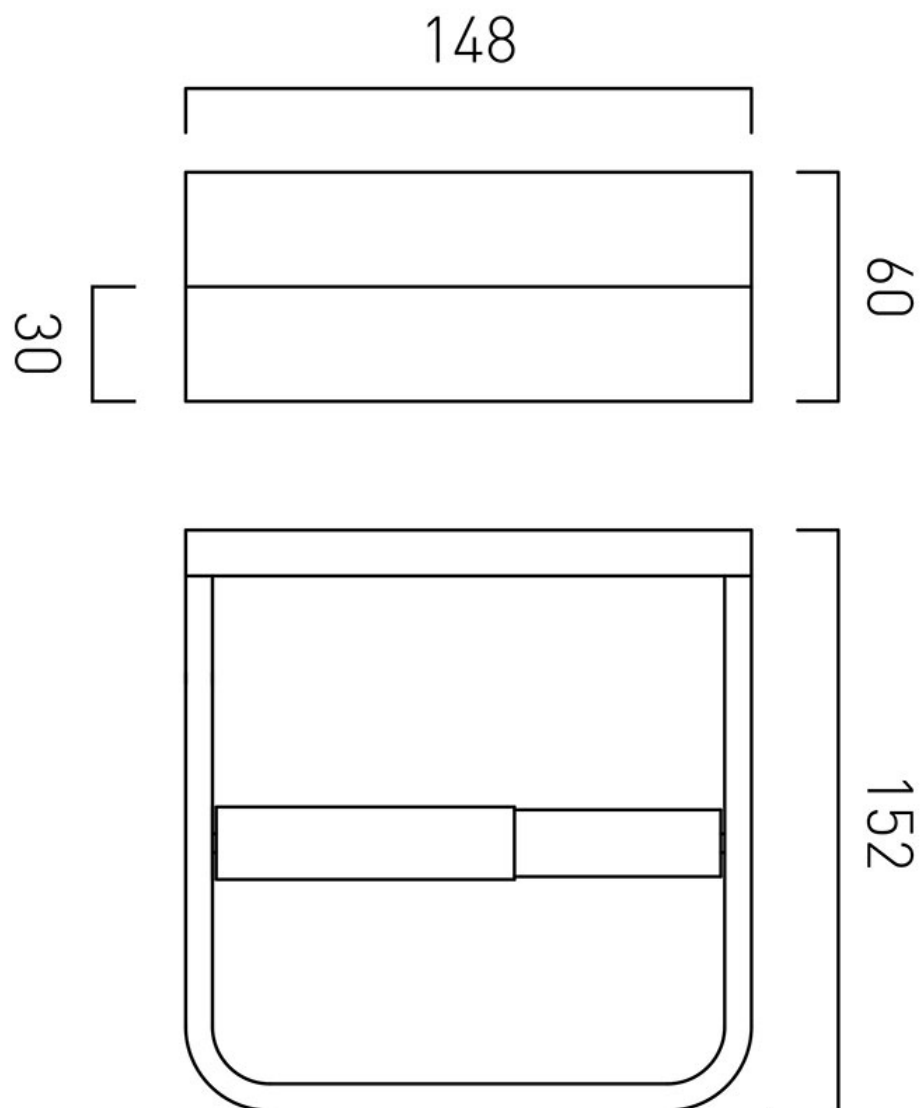

TECHNICAL DRAWING

COLLECTION:

PRODUCT CODE: OMI-180-C/P

tel: 01934 744466
email: sales@vado.com
www.vado.com

where inspiration flows
taps | showering | accessories