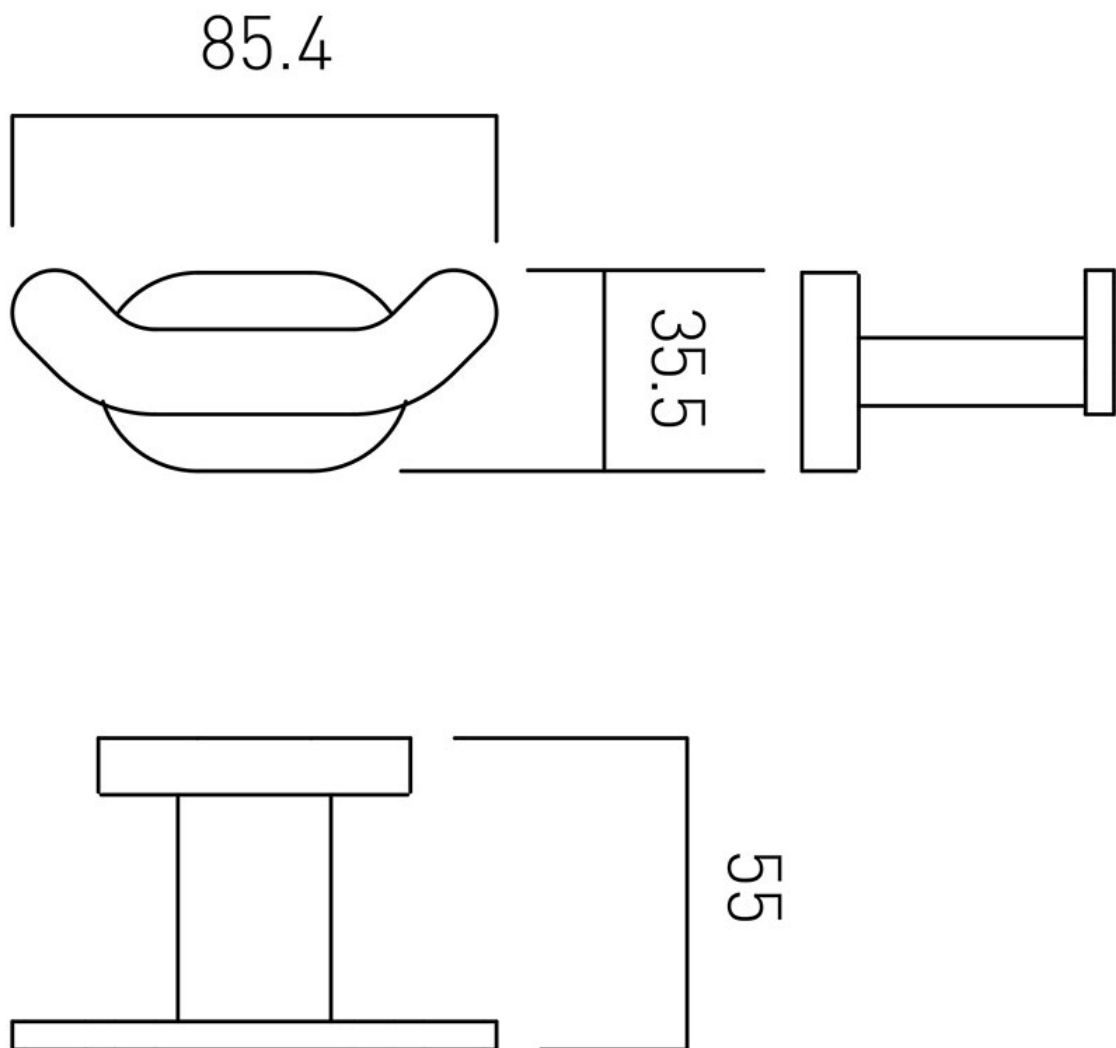


SPECIFICATION SHEET

COLLECTION: LIFE

PRODUCT CODE: LIF-186-C/P

DESCRIPTION:

robe hook
wall mounted

FINISH:

Chrome

tel: 01934 744466
email: sales@vado.com
www.vado.com

where inspiration flows
taps | showering | accessories

TECHNICAL DRAWING

COLLECTION: LIFE

PRODUCT CODE: LIF-186-C/P

tel: 01934 744466
email: sales@vado.com
www.vado.com

where inspiration flows
taps | showering | accessories