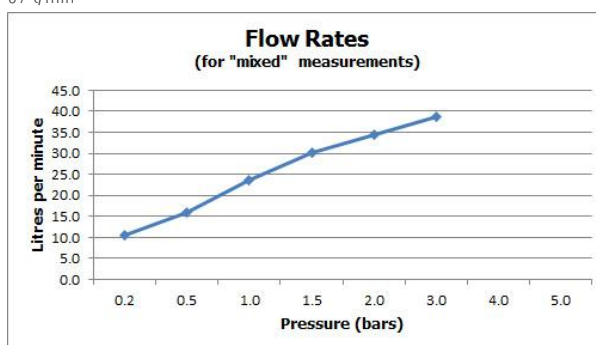

SPECIFICATION SHEET

COLLECTION: LIFE

PRODUCT CODE: LIF-140-C/P

DESCRIPTION:

bath spout
wall mounted
with water flow aerator
1/2" x 45mm male threaded connection
easy cut thread at 20mm and 40mm
wall mount drill hole diameter 22mm
minimum operating pressure 0.2 bar LP

FINISH:

Chrome

MINIMUM OPERATING PRESSURE:

0.2 bar LP

FLOW RATE AT 3.0 BAR FLOW PRESSURE:

39 l/min

tel: 01934 744466
email: sales@vado.com
www.vado.com

where inspiration flows
taps | showering | accessories