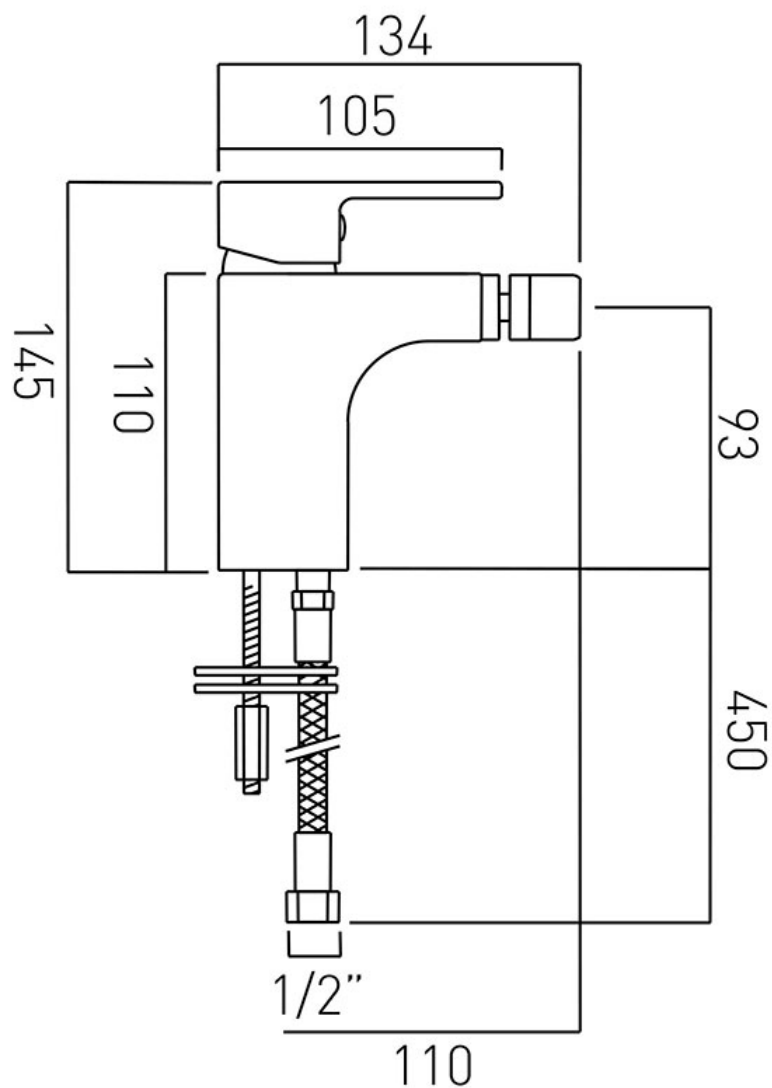

SPECIFICATION SHEET

COLLECTION: LIFE

PRODUCT CODE: LIF-110/SB-C/P

DESCRIPTION:

mono bidet mixer
single lever
deck mounted
smooth bodied
without pop-up waste
with water flow aerator
ceramic cartridge CAR-K35B
2 x 1/2" x 400mm flexipipe connections
deck mount drill hole diameter 35mm
minimum operating pressure 1.0 bar MP

FINISH:

Chrome

FLOW REGULATOR:

FR-100/5-PLA

MINIMUM OPERATING PRESSURE:

1.0 bar MP

FLOW RATE AT 3.0 BAR FLOW PRESSURE:

17 l/min

tel: 01934 744466
email: sales@vado.com
www.vado.com

where inspiration flows
taps | showering | accessories

TECHNICAL DRAWING

COLLECTION: LIFE

PRODUCT CODE: LIF-110/SB-C/P

tel: 01934 744466
email: sales@vado.com
www.vado.com