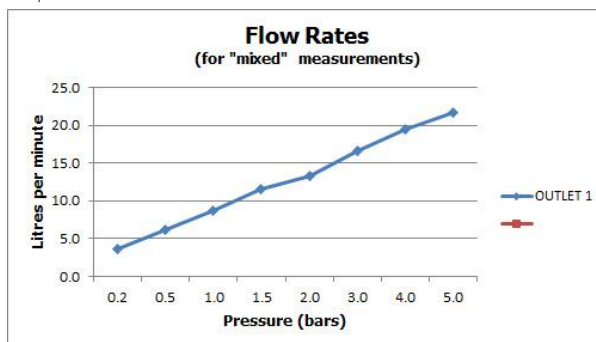

FINISH:

Chrome

FLOW REGULATOR:

FR-100/5-PLA

MINIMUM OPERATING PRESSURE:

1.0 bar MP

FLOW RATE AT 3.0 BAR FLOW PRESSURE:

17 l/min