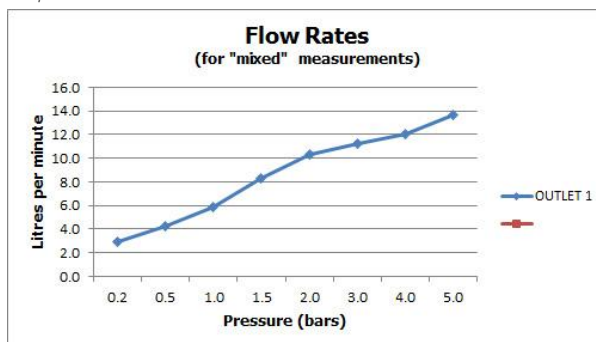

**FINISH:**

Chrome

**FLOW REGULATOR:**

FR-100/5-PLA

**MINIMUM OPERATING PRESSURE:**

0.5 bar LP

**FLOW RATE AT 3.0 BAR FLOW PRESSURE:**

11 l/min