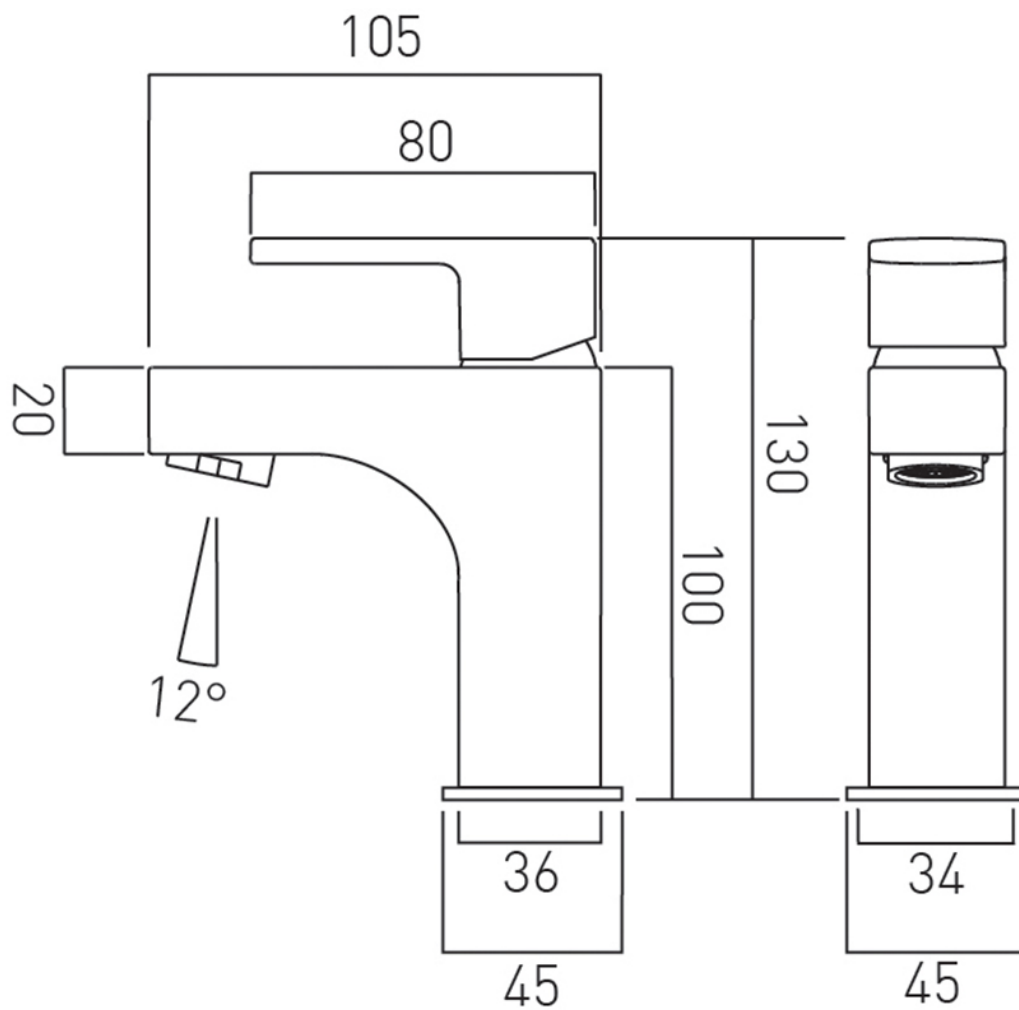

SPECIFICATION SHEET

COLLECTION: LIFE

PRODUCT CODE: LIF-100M/SB-C/P

DESCRIPTION:

mini mono basin mixer
single lever
deck mounted
smooth bodied
without universal basin waste
with directional water flow aerator
ceramic cartridge LIF-100M-CAR
2 x 1/2" x 400mm flexipipe connections
deck mount drill hole diameter 35mm
minimum operating pressure 0.5 bar LP

FINISH:

Chrome

FLOW REGULATOR:

FR-100/5-PLA

MINIMUM OPERATING PRESSURE:

0.5 bar LP

FLOW RATE AT 3.0 BAR FLOW PRESSURE:

11 l/min

tel: 01934 744466
email: sales@vado.com
www.vado.com

where inspiration flows
taps | showering | accessories

TECHNICAL DRAWING

COLLECTION: LIFE

PRODUCT CODE: LIF-100M/SB-C/P

tel: 01934 744466
email: sales@vado.com
www.vado.com