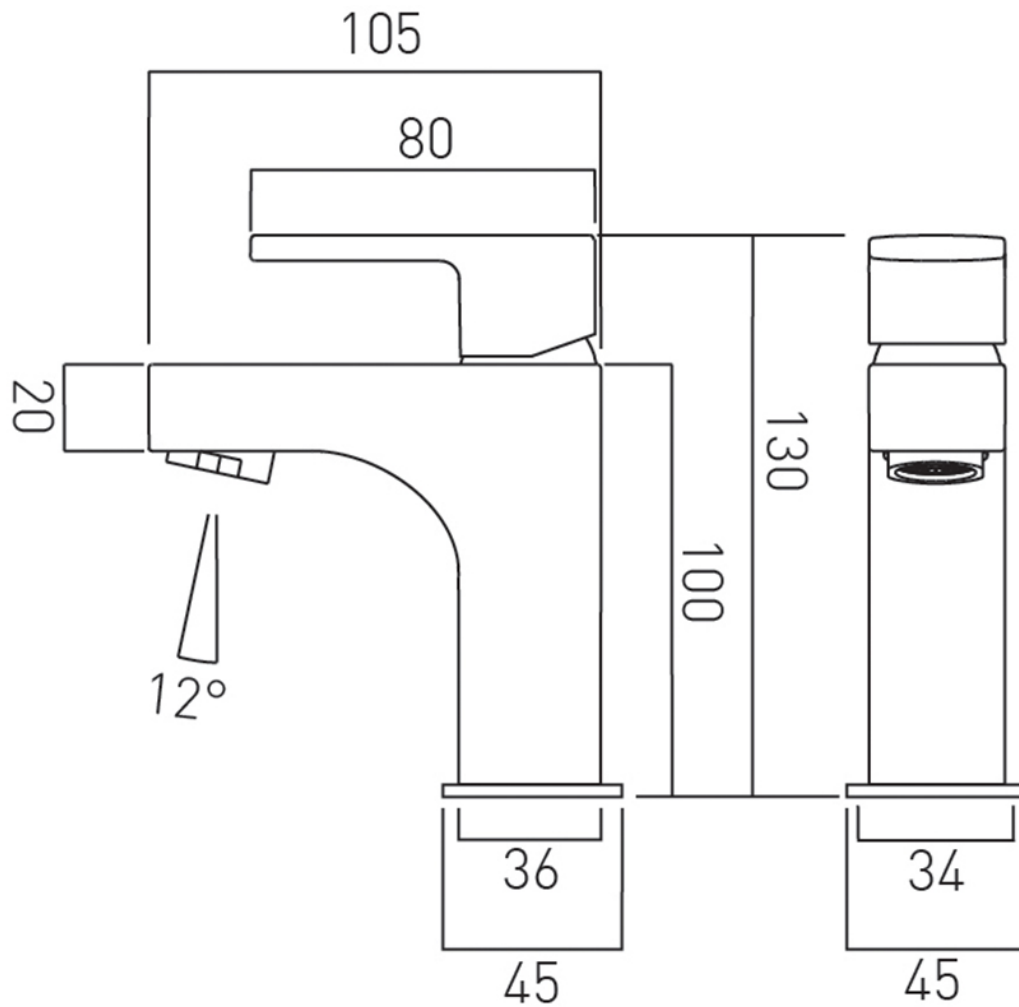

# SPECIFICATION SHEET

**COLLECTION:** LIFE

**PRODUCT CODE:** LIF-100M/SB-C/P

**DESCRIPTION:**

mini mono basin mixer  
single lever  
deck mounted  
smooth bodied  
without universal basin waste  
with water flow aerator  
ceramic cartridge LIF-100M-CAR  
2 x 1/2" x 350mm flexipipe connections  
deck mount drill hole diameter 30mm  
minimum operating pressure 0.5 bar LP

**FINISH:**

Chrome

**FLOW REGULATOR:**

FR-100/5-PLA

**MINIMUM OPERATING PRESSURE:**

0.5 bar LP

**FLOW RATE AT 3.0 BAR FLOW PRESSURE:**

11 l/min

# TECHNICAL DRAWING

**COLLECTION:** LIFE

**PRODUCT CODE:** LIF-100M/SB-C/P

tel: 01934 744466  
email: sales@vado.com  
www.vado.com

**where inspiration flows**  
taps | showering | accessories