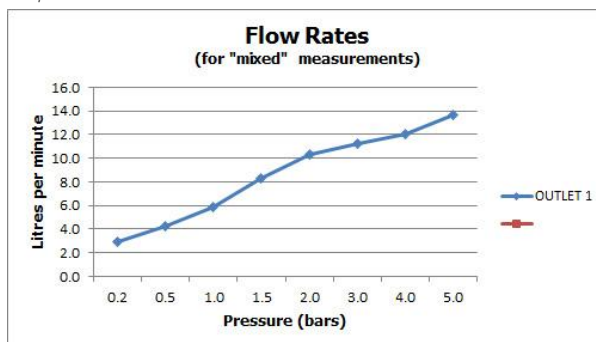

FINISH:

Chrome

FLOW REGULATOR:

FR-100/5-PLA

MINIMUM OPERATING PRESSURE:

0.5 bar LP

FLOW RATE AT 3.0 BAR FLOW PRESSURE:

11 l/min