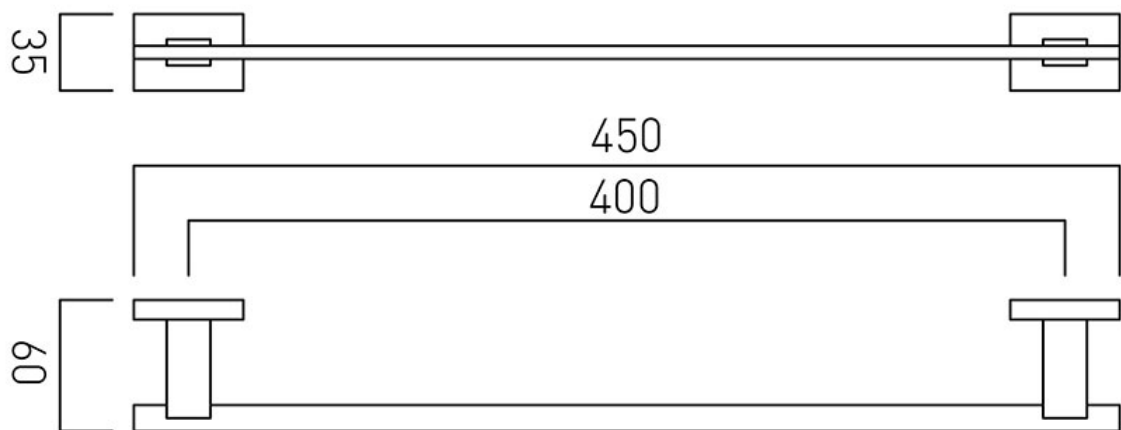

TECHNICAL DRAWING

COLLECTION: LEVEL

PRODUCT CODE: LEV-184-45-C/P

tel: 01934 744466
email: sales@vado.com
www.vado.com

where inspiration flows
taps | showering | accessories