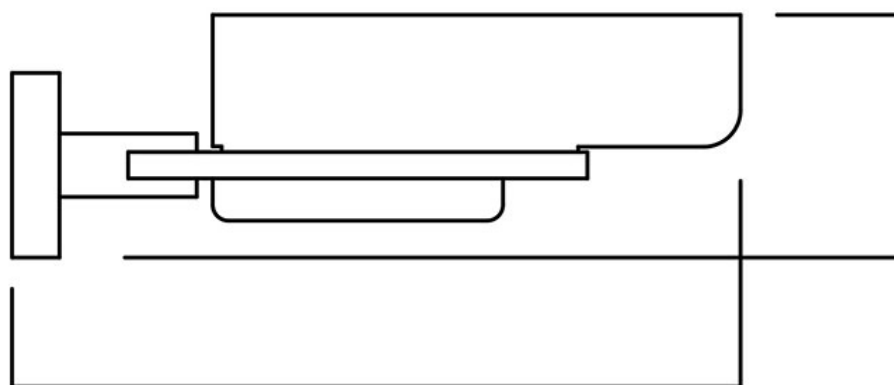

TECHNICAL DRAWING

COLLECTION: LEVEL

PRODUCT CODE: LEV-182-C/P

100

46

138

tel: 01934 744466
email: sales@vado.com
www.vado.com

where inspiration flows
taps | showering | accessories