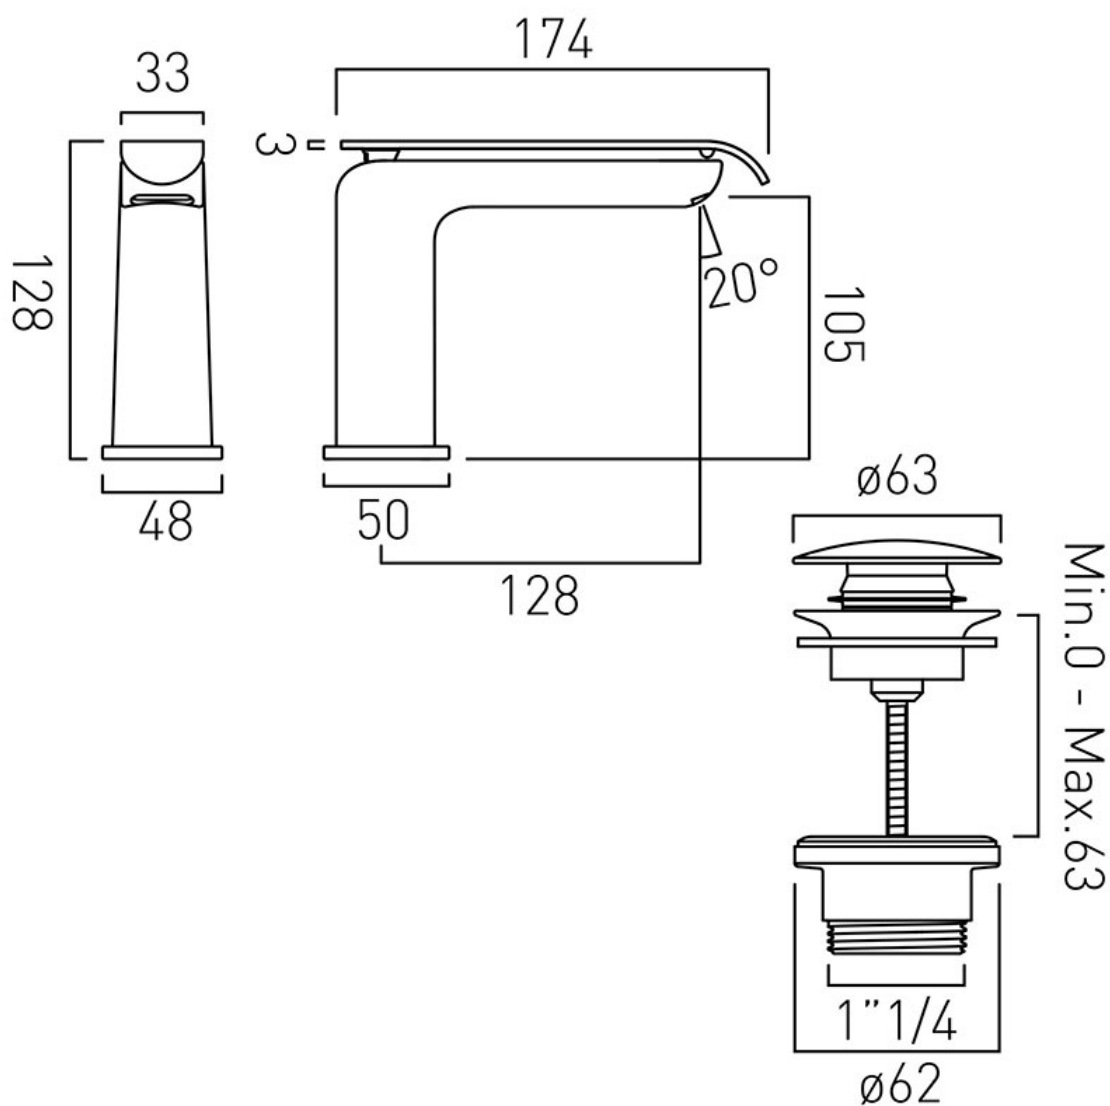

SPECIFICATION SHEET

COLLECTION: KOVERA

PRODUCT CODE: KOV-100/CC-C/P

DESCRIPTION:

mono basin mixer
single lever
deck mounted
smooth bodied
with universal basin waste
ceramic cartridge C-006-N25
deck mount drill hole diameter 35mm
minimum operating pressure 0.2 bar LP

FINISH:

Chrome

FLOW REGULATOR:

fitted as standard

MINIMUM OPERATING PRESSURE:

0.2 bar LP

FLOW RATE AT 3.0 BAR FLOW PRESSURE:

5.5 l/min

tel: 01934 744466
email: sales@vado.com
www.vado.com

where inspiration flows
taps | showering | accessories

TECHNICAL DRAWING

COLLECTION: KOVERA

PRODUCT CODE: KOV-100/CC-C/P

tel: 01934 744466
email: sales@vado.com
www.vado.com