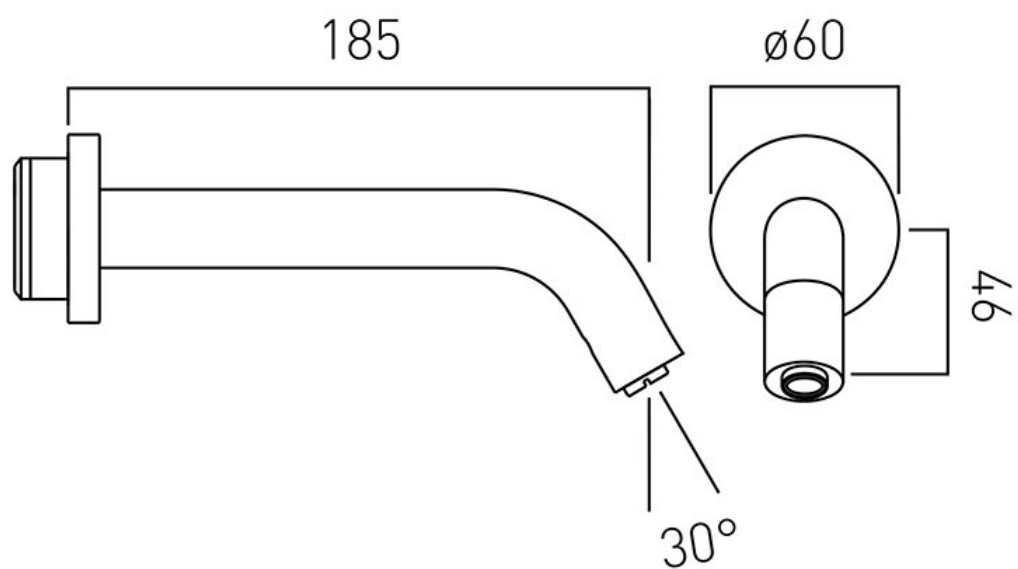

TECHNICAL DRAWING

COLLECTION: I-TECH

PRODUCT CODE: IR-WSPOUT-C/P

tel: 01934 744466
email: sales@vado.com
www.vado.com

where inspiration flows
taps | showering | accessories