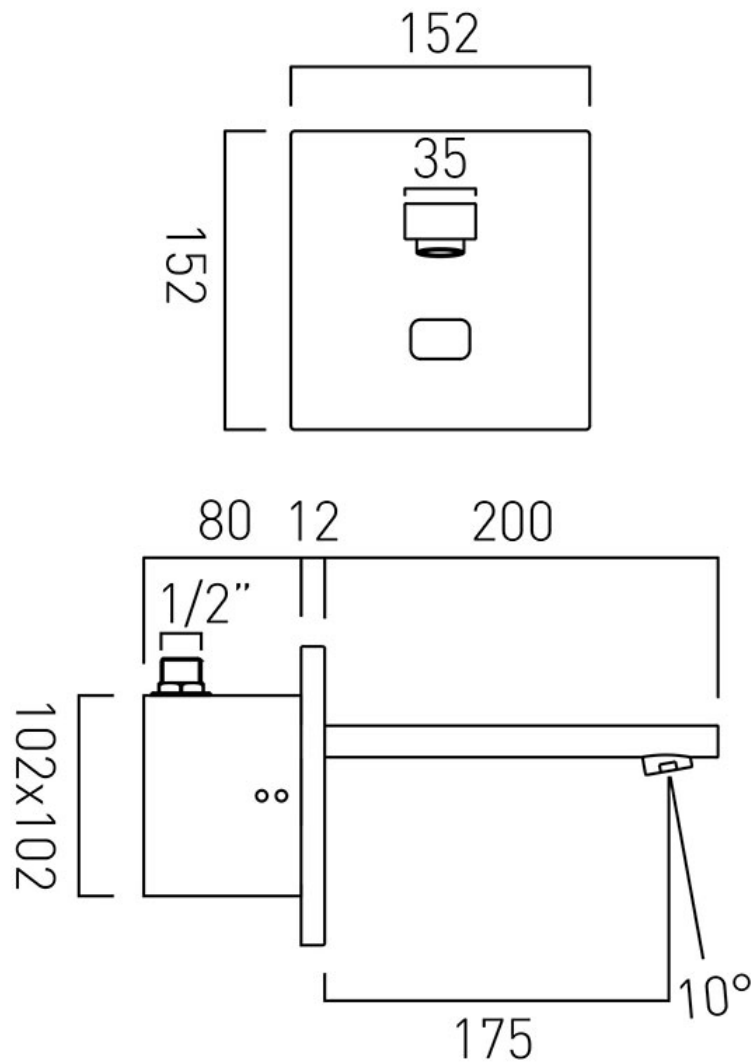

# SPECIFICATION SHEET

**COLLECTION:** I-TECH

**PRODUCT CODE:** IR-109/NOT-C/P

**DESCRIPTION:**

Notion  
infra-red basin tap  
wall mounted  
with rub clean aerator  
with square backplate  
mains or battery operated  
takes standard AA batteries  
central processing unit: IR-109/CONTROL  
minimum operating pressure 1.0 bar MP

**FINISH:**

Chrome

**FLOW REGULATOR:**

FR-100/5-PLA

**MINIMUM OPERATING PRESSURE:**

1.0 bar MP

**FLOW RATE AT 3.0 BAR FLOW PRESSURE:**

9 l/min

# TECHNICAL DRAWING

**COLLECTION:** I-TECH

**PRODUCT CODE:** IR-109/NOT-C/P

tel: 01934 744466  
email: sales@vado.com  
www.vado.com

**where inspiration flows**  
taps | showering | accessories